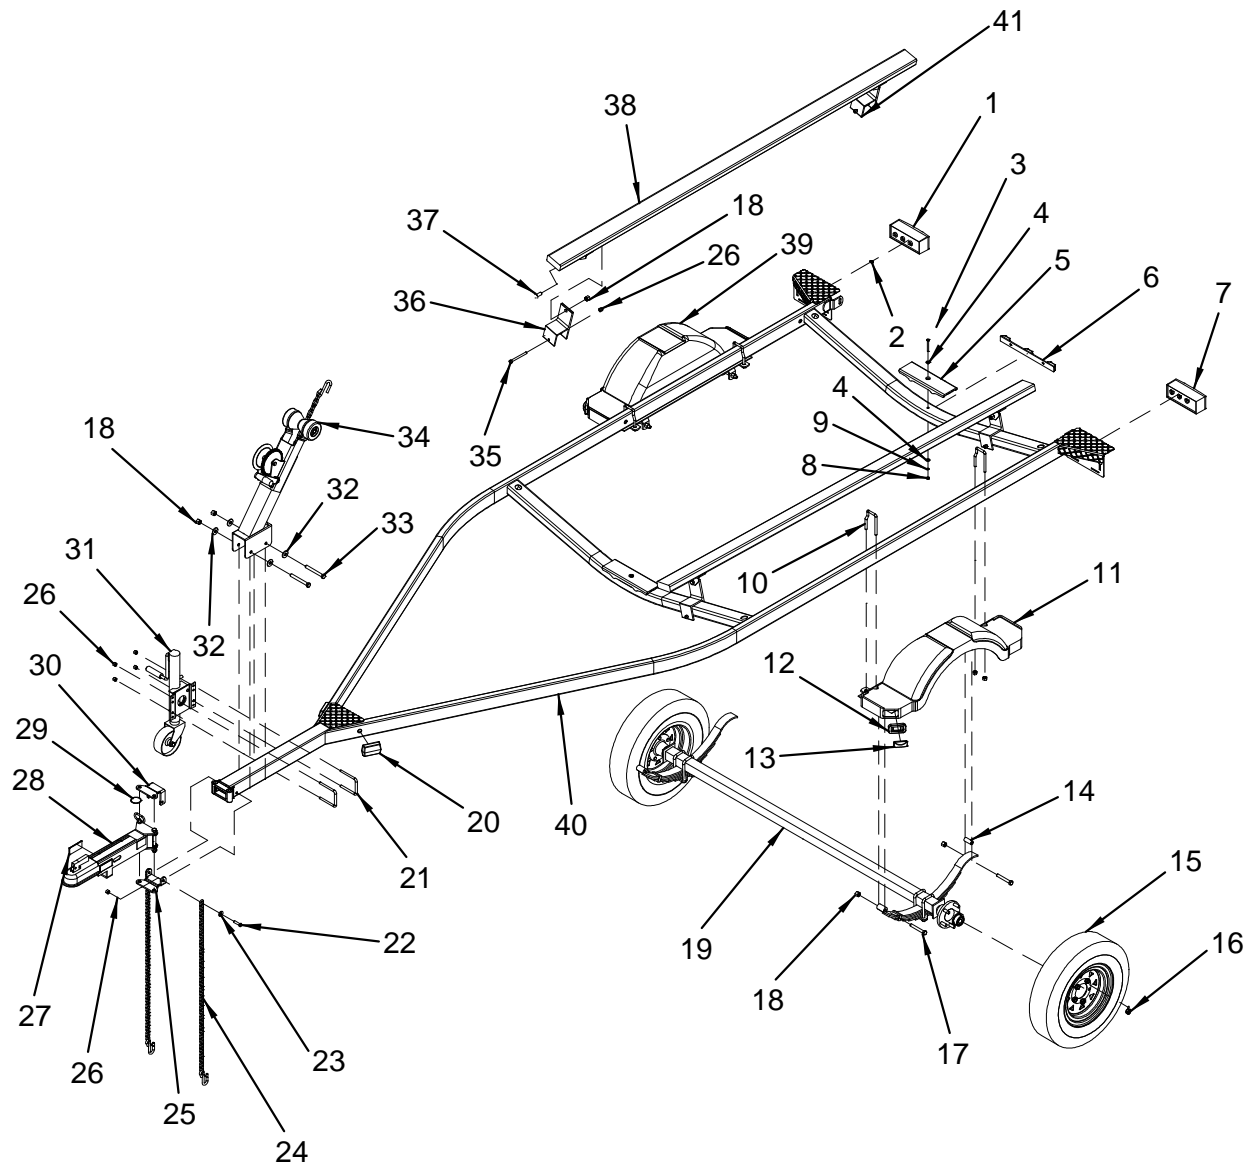

US-1710-70-ST

Complete Trailer..... Pg.1

Axles, Winches, Bunks, and Fenders.... Pg.3

SINGLE AXLE TRAILERS

NOTE: THERE MAY BE MORE THAN ONE VERSION OF THE REPLACEMENT PARTS AND/OR ASSEMBLIES FOR YOUR TRAILER

NOT SHOWN

- 1767943 TRAILER, HARNESS WIRE 25' W/25' GROUND/PLUG
- 1768545 TRAILER, NUT NYLOCK 7/16"-14
- 1767940 TRAILER, PLUG 9.5" PIGTAIL 2-WAY W/1/4" RING
Without plugs. May need alternate part. Please refer to your trailer.