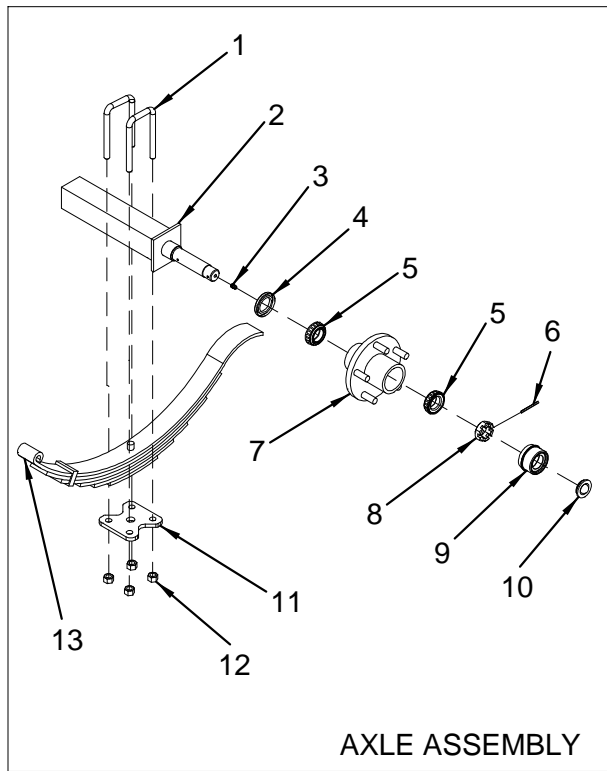

WINCH ASSEMBLY

SINGLE AXLE TRAILER PARTS

AXLE ASSEMBLY