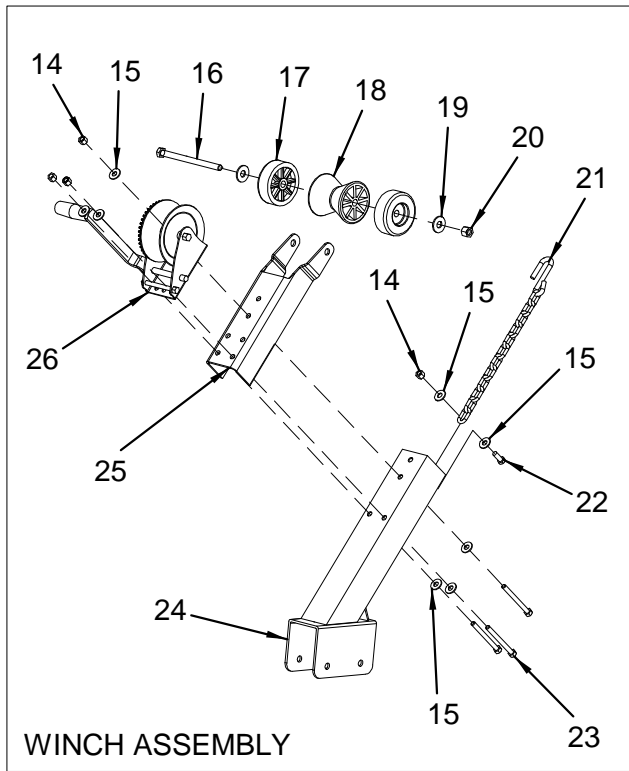

AXLE ASSEMBLY

WINCH ASSEMBLY