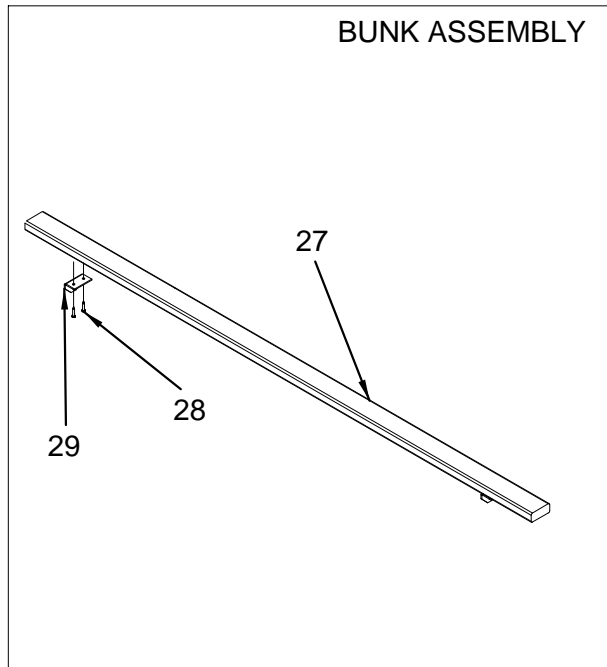

NOT SHOWN

- 1767943 TRAILER, HARNESS WIRE 25' W/25' GROUND/PLUG
- 1768545 TRAILER, NUT NYLOCK 7/16"-14
- 1767940 TRAILER, PLUG 9.5" PIGTAIL 2-WAY W/1/4" RING
Without plugs. May need alternate part. Please refer to your trailer.

SINGLE AXLE TRAILER PARTS

AXLE ASSEMBLY

WINCH ASSEMBLY

NOTE: THERE MAY BE MORE THAN ONE VERSION OF THE REPLACEMENT PARTS AND/OR ASSEMBLIES FOR YOUR TRAILER

BUNK ASSEMBLY

FENDER ASSEMBLY

SINGLE AXLE TRAILER PARTS