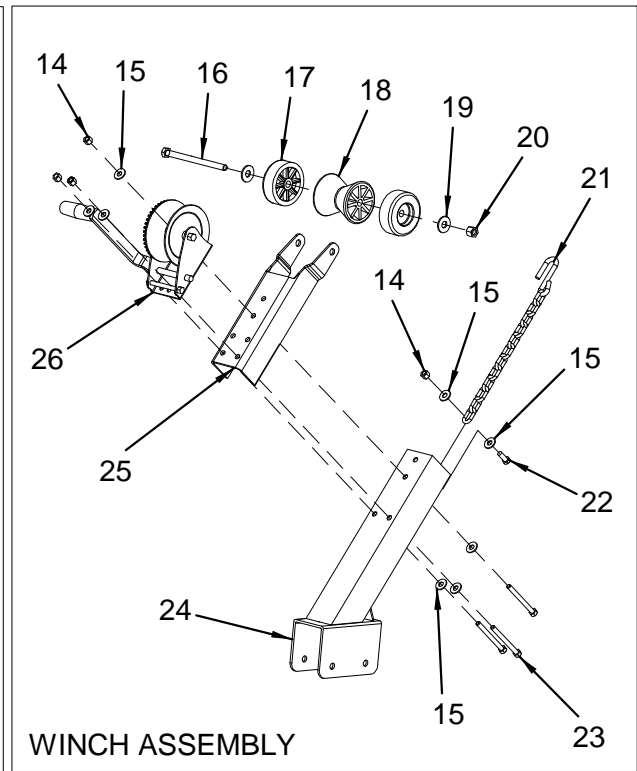

AXLE ASSEMBLY

WINCH ASSEMBLY