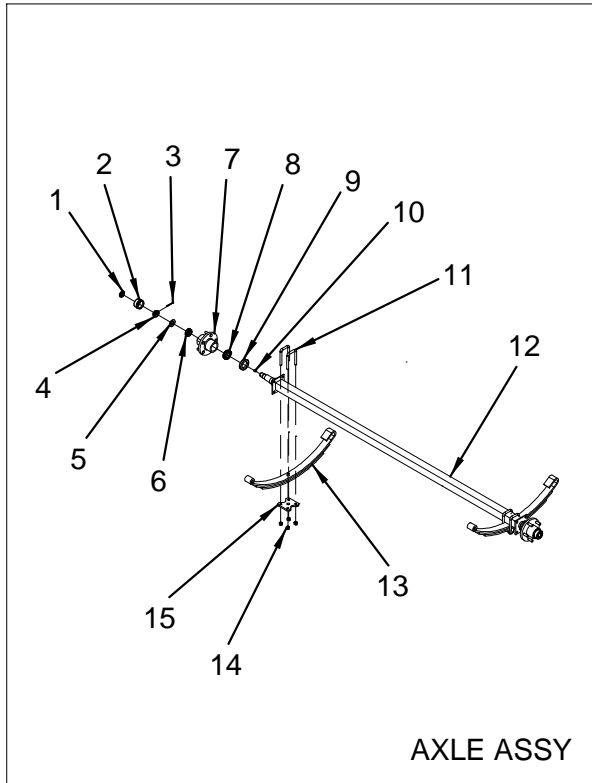

SINGLE AXLE TRAILER PARTS