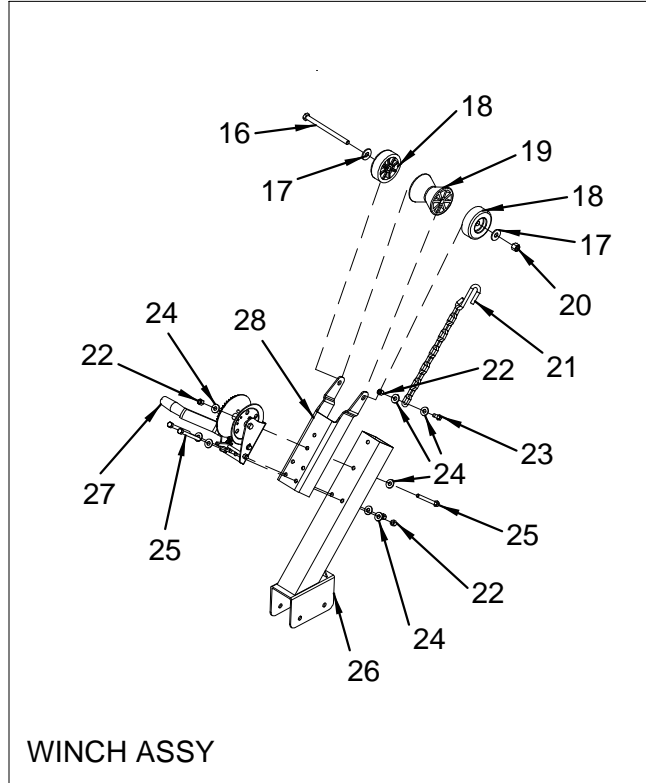

SINGLE AXLE TRAILER PARTS