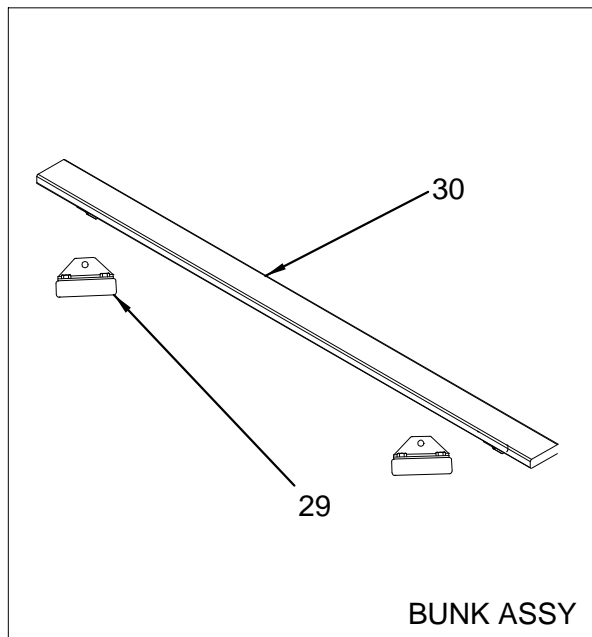

SINGLE AXLE TRAILER PARTS

AXLE ASSY

WINCH ASSY

NOTE: THERE MAY BE MORE THAN ONE VERSION OF THE REPLACEMENT PARTS AND/OR ASSEMBLIES FOR YOUR TRAILER

BUNK ASSY

FENDER ASSY

SINGLE AXLE TRAILER PARTS

- 1768766 TRAILER, AXLE ASSY W/SPRING US-2200/2400
Black. Complete axle assembly
- 1768767 TRAILER, AXLE ASSY W/SPRING US-2200/2400
Zinc. Complete axle assembly
- 1768764 TRAILER, AXLE ASSY US-2200/2400/2450
Zinc. Replacement axle with hubs assembled
- 1768770 TRAILER, WINCH ASSY 1500# W/BBLUE ROLLER & CAP
Arctic white. Complete winch assembly
- 1768771 TRAILER, WINCH ASSY 1500# W/BBLUE ROLLER & CAP
Galvanized. Complete winch assembly
- 1781571 TRAILER, BUNK ASSY 2"X2"X8' US2400/2450/2800ST
May have aluminum or steel support brackets
- 1768762 TRAILER, FENDER ASSY 12" LH F/13" TIRE N/LOGO
Complete fender assembly
- 1768763 TRAILER, FENDER ASSY 12" RH F/13" TIRE N/LOGO
Complete fender assembly
- 1 1768681 TRAILER, CAP RUBBER DUST
- 2 1768684 TRAILER, CAP DUST
- 3 1767952 TRAILER, PIN COTTER .156"X 1.75"
- 4 1768550 TRAILER, NUT JAM 1"-14 SLOTTED (CASTLE NUT)
- 5 1768551 TRAILER, WASHER FLAT 1.75"
- 6 1767895 TRAILER, BEARING CONE 1 1/16"
- 7 1768593 TRAILER, HUB CAST 5-BOLT 1 3/8" / 1 1/16"R
- 8 1767896 TRAILER, BEARING CONE 1.375"
- 9 1768611 TRAILER, SEAL 1.75" ID
- 10 1781104 TRAILER, GREASE FITTING
- 11 1768585 TRAILER, U-BOLT 7/16-14"X 2.0975"X 4"
- 12 1768700 TRAILER, AXLE WELD 2"X 2"X 79.5" (72.63")
Black
- 1768701 TRAILER, AXLE WELD 2"X 2"X 79.5" (72.63")
Zinc
- 13 1768614 TRAILER, SPRING 3-LEAF HOOK 5" ARC 1500# CAP
- 14 1768545 TRAILER, NUT NYLOCK 7/16"-14
- 15 1767682 TRAILER, SPRING PAD
- 16 1768540 TRAILER, BOLT 1/2"-13 X 7" HEX HEAD
- 17 1768531 TRAILER, FLAT WASHER 1/2"
- 18 1768610 TRAILER, CAP END 4" BLUE
- 19 1768607 TRAILER, ROLLER 4" BOW BLUE
- 20 1768546 TRAILER, NUT NYLOCK 1/2"-13
- 21 1768517 TRAILER, SAFETY CHAIN/HOOK 15" CLASS 2
- 22 1768547 TRAILER, NUT NYLOCK 3/8"-16
- 23 1758532 420DA 04,HATCH,ANCHOR STRG STB FBRGLS
- 24 1768534 TRAILER, FLAT WASHER 3/8"
- 25 1768557 TRAILER, BOLT 3/8"-16 X 4" HEX HEAD
- 26 1768706 TRAILER, WINCH STAND WELD US-2200
Arctic White
- 1768707 TRAILER, WINCH STAND WELD US-2200
Galvanized
- 27 1768631 TRAILER, WINCH 1500#
- 28 1767710 TRAILER, WINCH MOUNT
Arctic white
- 1767711 TRAILER, WINCH MOUNT
Galvanized
- 29 1767680 TRAILER, BUNK PIVOT
- 30 1768597 TRAILER, BUNK BOARD 2"X 6"X 96"
Board only
- 1781105 TRAILER, CARPET 14"WIDE BLK
Carpet only
- 31 1767696 TRAILER, FENDER 12" (LH) SGL
Arctic white. Fender with light hole (fender only)
- 1767697 TRAILER, FENDER 12" (RH) SGL
Arctic white. Fender with light hole (fender only)
- 32 1768699 TRAILER, SPRING HANGER WELD 12" F/13" TIRES
- 33 1768561 TRAILER, SCREW 1/4-15X 3/4" PH PAN HI/LO