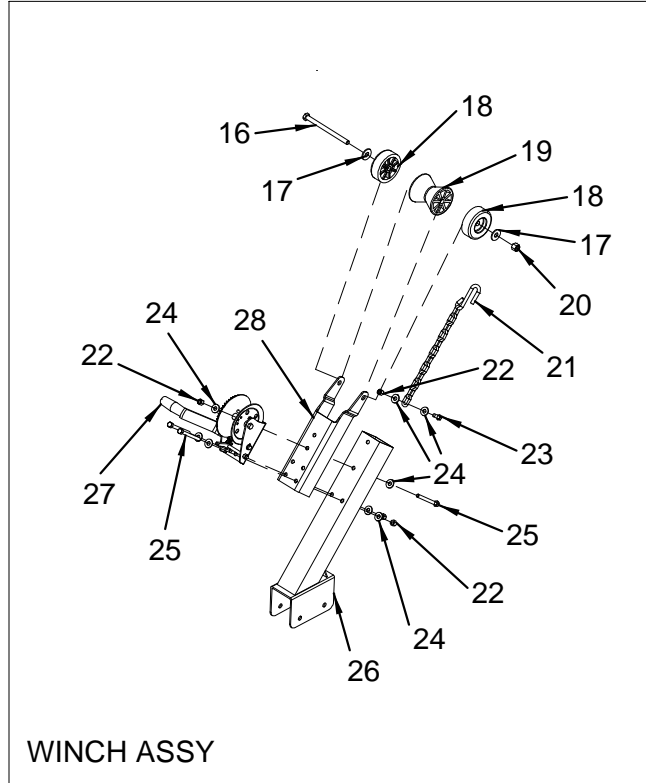

AXLE ASSY

WINCH ASSY