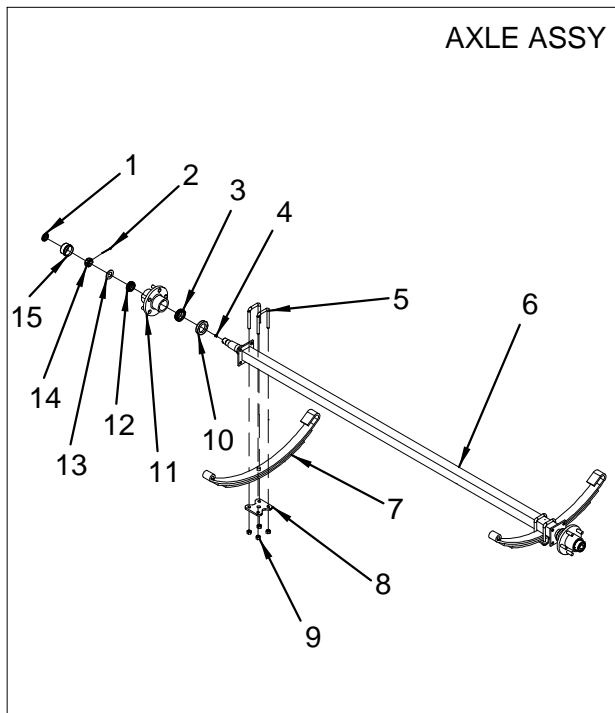

SINGLE AXLE TRAILER PARTS