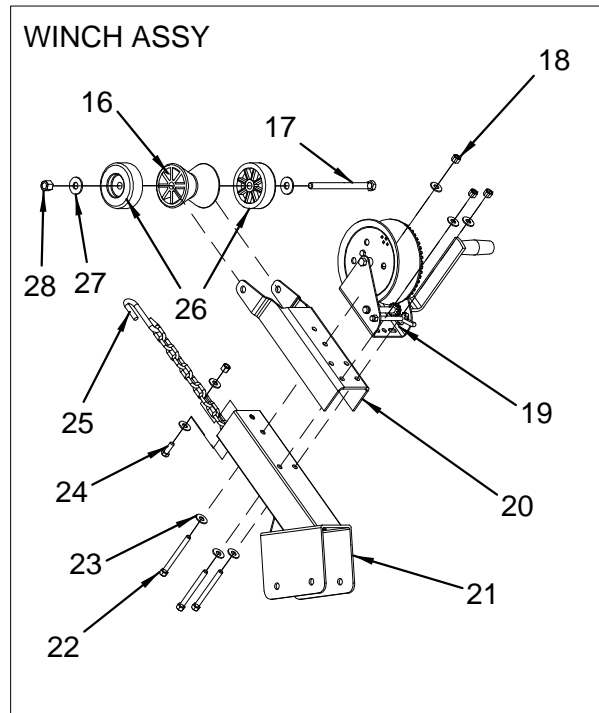

SINGLE AXLE TRAILER PARTS