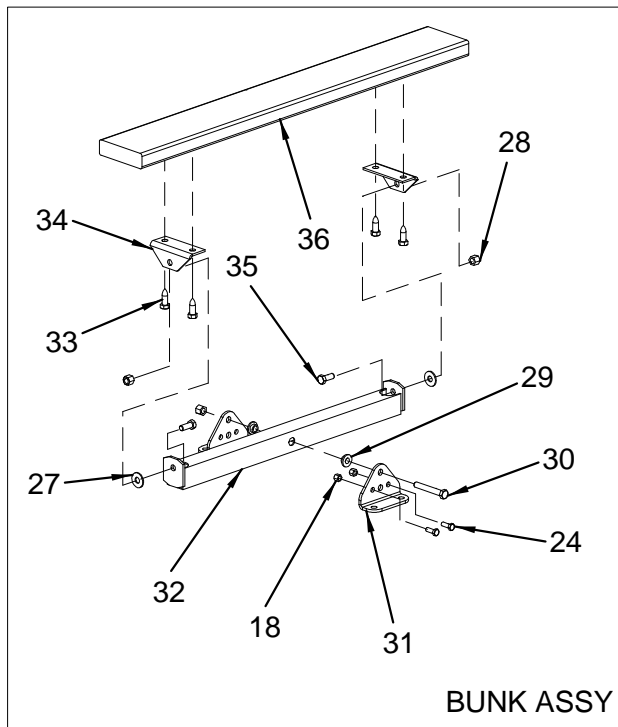

NOTE: THERE MAY BE MORE THAN ONE VERSION OF THE REPLACEMENT PARTS AND/OR ASSEMBLIES FOR YOUR TRAILER