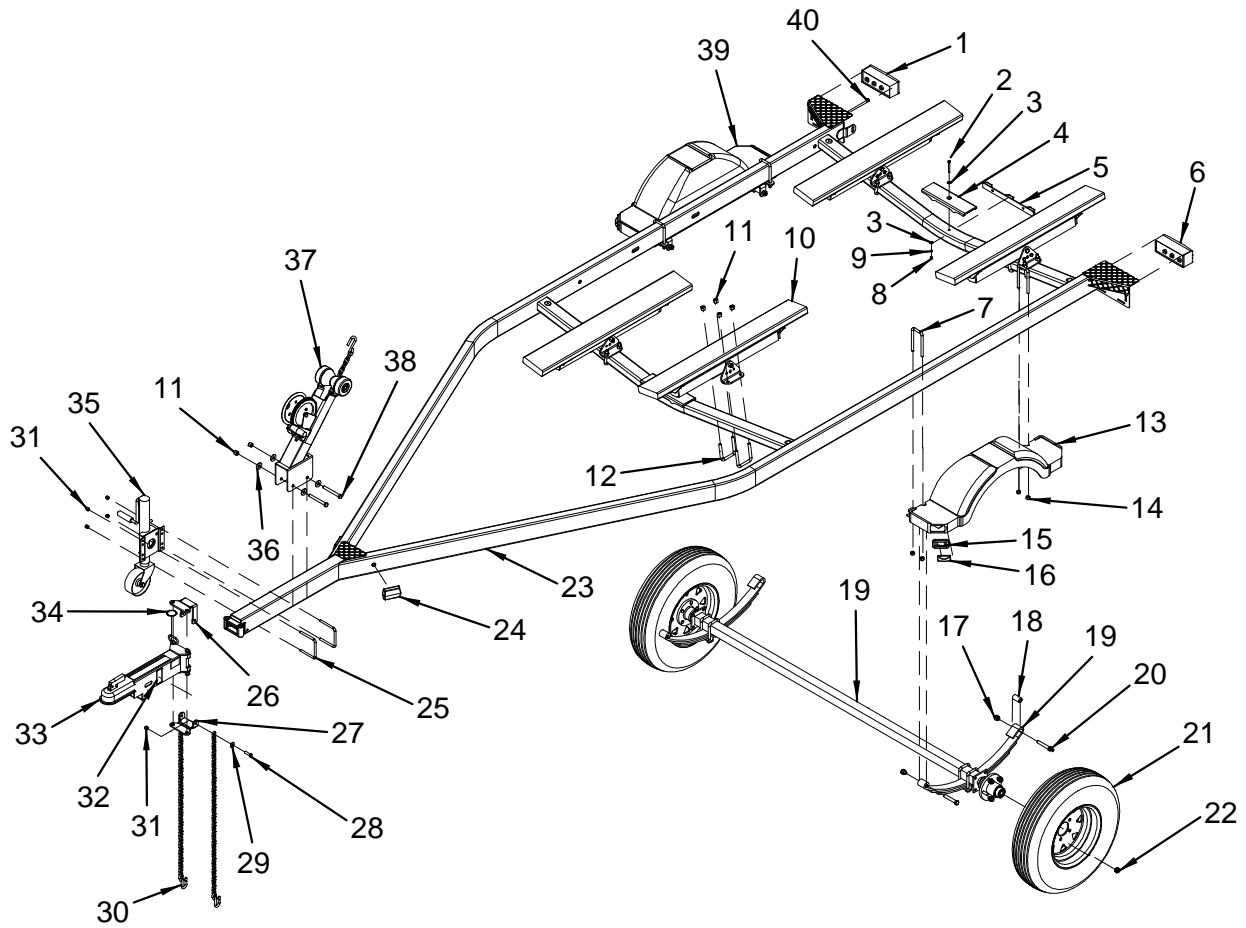

SINGLE AXLE TRAILERS

NOTE: THERE MAY BE MORE THAN ONE VERSION OF THE REPLACEMENT PARTS AND/OR ASSEMBLIES FOR YOUR TRAILER