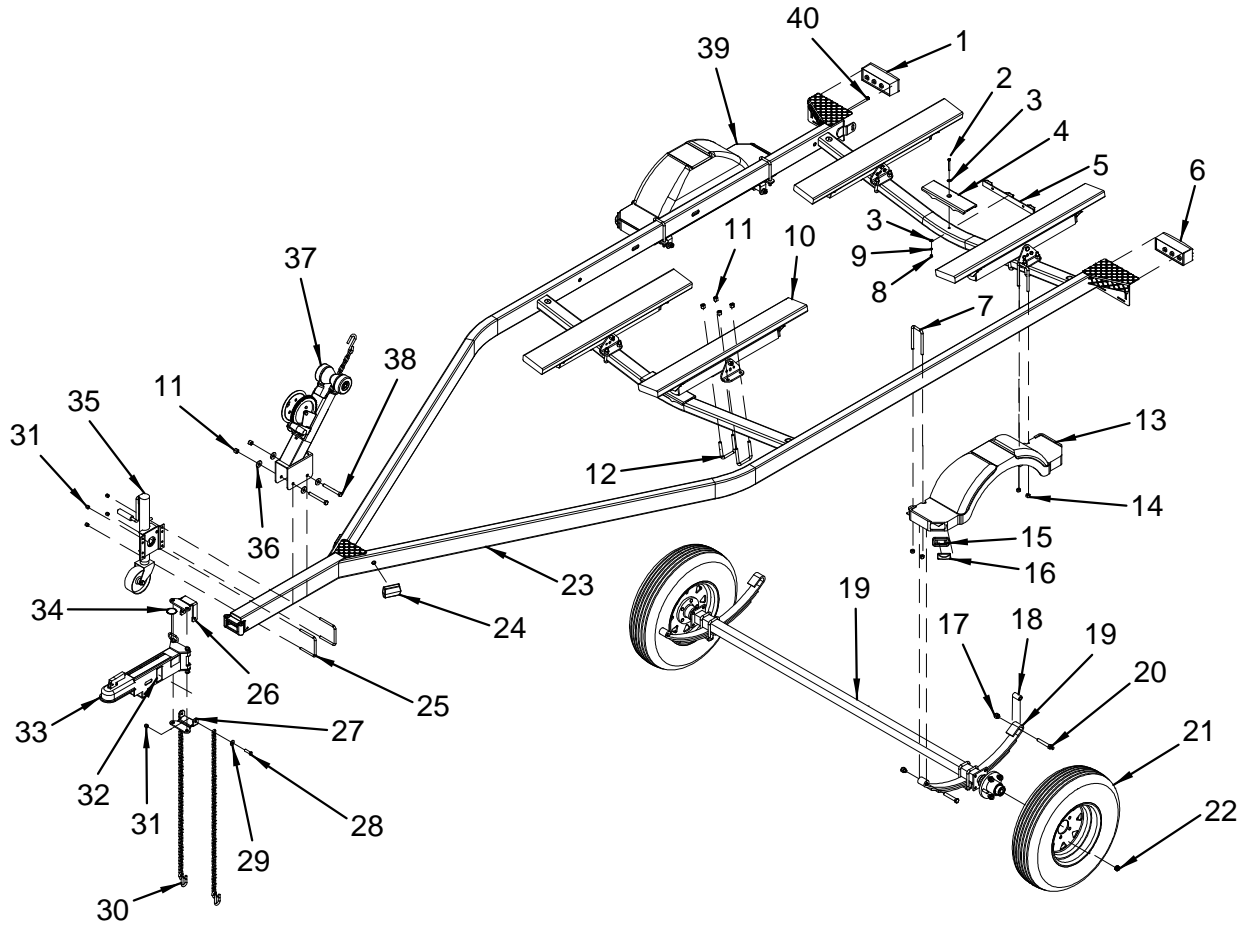

SINGLE AXLE TRAILERS

NOTE: THERE MAY BE MORE THAN ONE VERSION OF THE REPLACEMENT PARTS AND/OR ASSEMBLIES FOR YOUR TRAILER