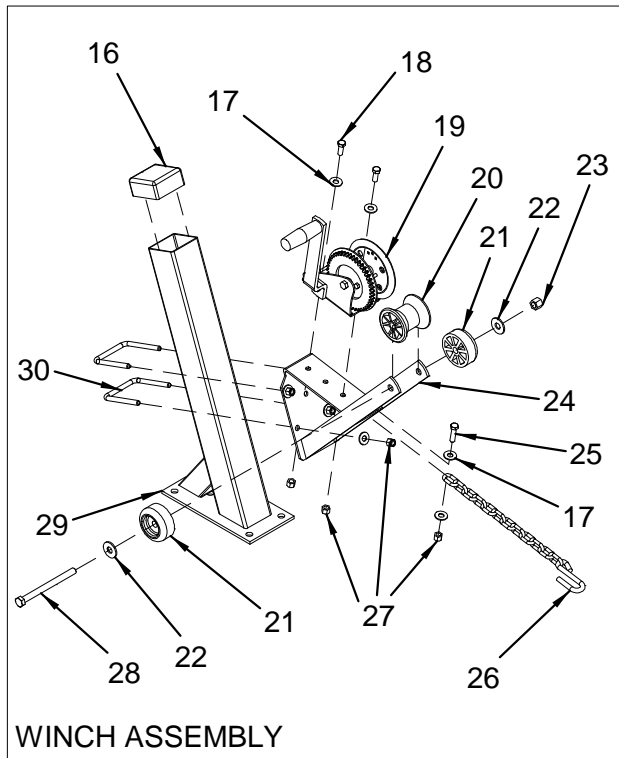

43 1768576 TRAILER, LOCK WASHER 1/4" EXT TOOTH

**NOT SHOWN**

1767943 TRAILER, HARNESS WIRE 25' W/25' GROUND/PLUG

1767940 TRAILER, PLUG 9.5" PIGTAIL 2-WAY W/1/4" RING  
**Without plugs. May need alternate part. Please check your trailer.**

1781577 TRAILER, HARNESS WIRE 9'5" PIGTAIL W/PLUG  
**With plugs. Many need alternate part. Please check your trailer.**

**SINGLE AXLE TRAILER PARTS**

**AXLE ASSEMBLY**

**WINCH ASSEMBLY**

**NOTE: THERE MAY BE MORE THAN ONE VERSION OF THE REPLACEMENT PARTS AND/OR ASSEMBLIES FOR YOUR TRAILER**