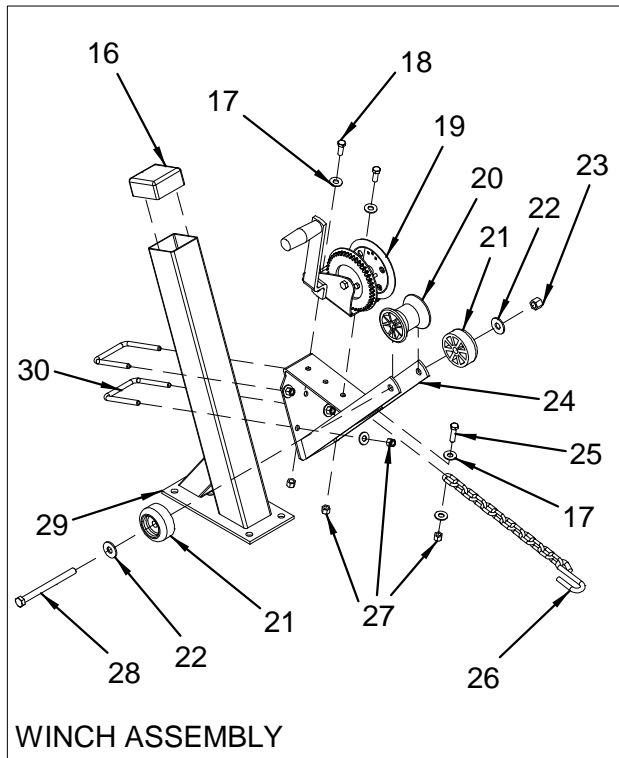

AXLE ASSEMBLY

WINCH ASSEMBLY