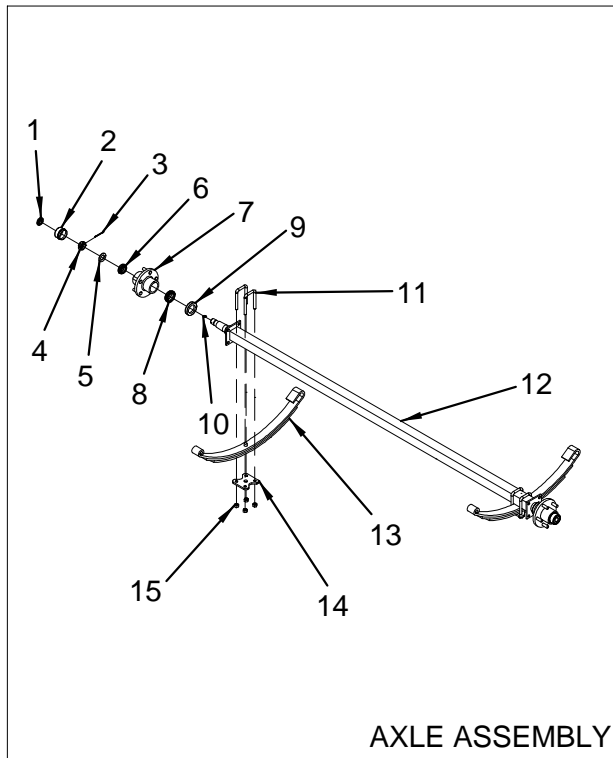

WINCH ASSEMBLY

SINGLE AXLE TRAILER PARTS

AXLE ASSEMBLY