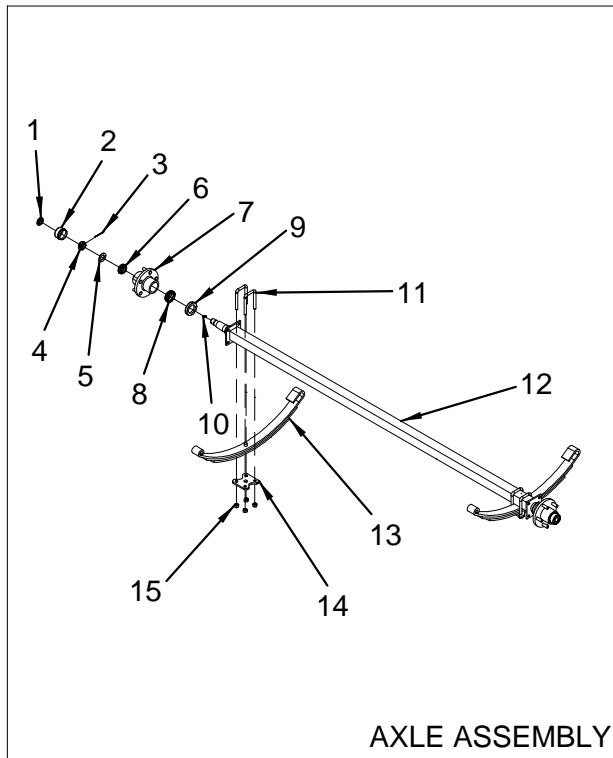

43 1768576 TRAILER, LOCK WASHER 1/4" EXT TOOTH

**NOT SHOWN**

1767943 TRAILER, HARNESS WIRE 25' W/25' GROUND/PLUG

1767940 TRAILER, PLUG 9.5" PIGTAIL 2-WAY W/1/4" RING  
**Without plugs. May need alternate part. Please check your trailer.**

1781577 TRAILER, HARNESS WIRE 9'5" PIGTAIL W/PLUG  
**With plugs. Many need alternate part. Please check your trailer.**

**SINGLE AXLE TRAILER PARTS**

**AXLE ASSEMBLY**

**WINCH ASSEMBLY**

**NOTE: THERE MAY BE MORE THAN ONE VERSION OF THE REPLACEMENT PARTS AND/OR ASSEMBLIES FOR YOUR TRAILER**