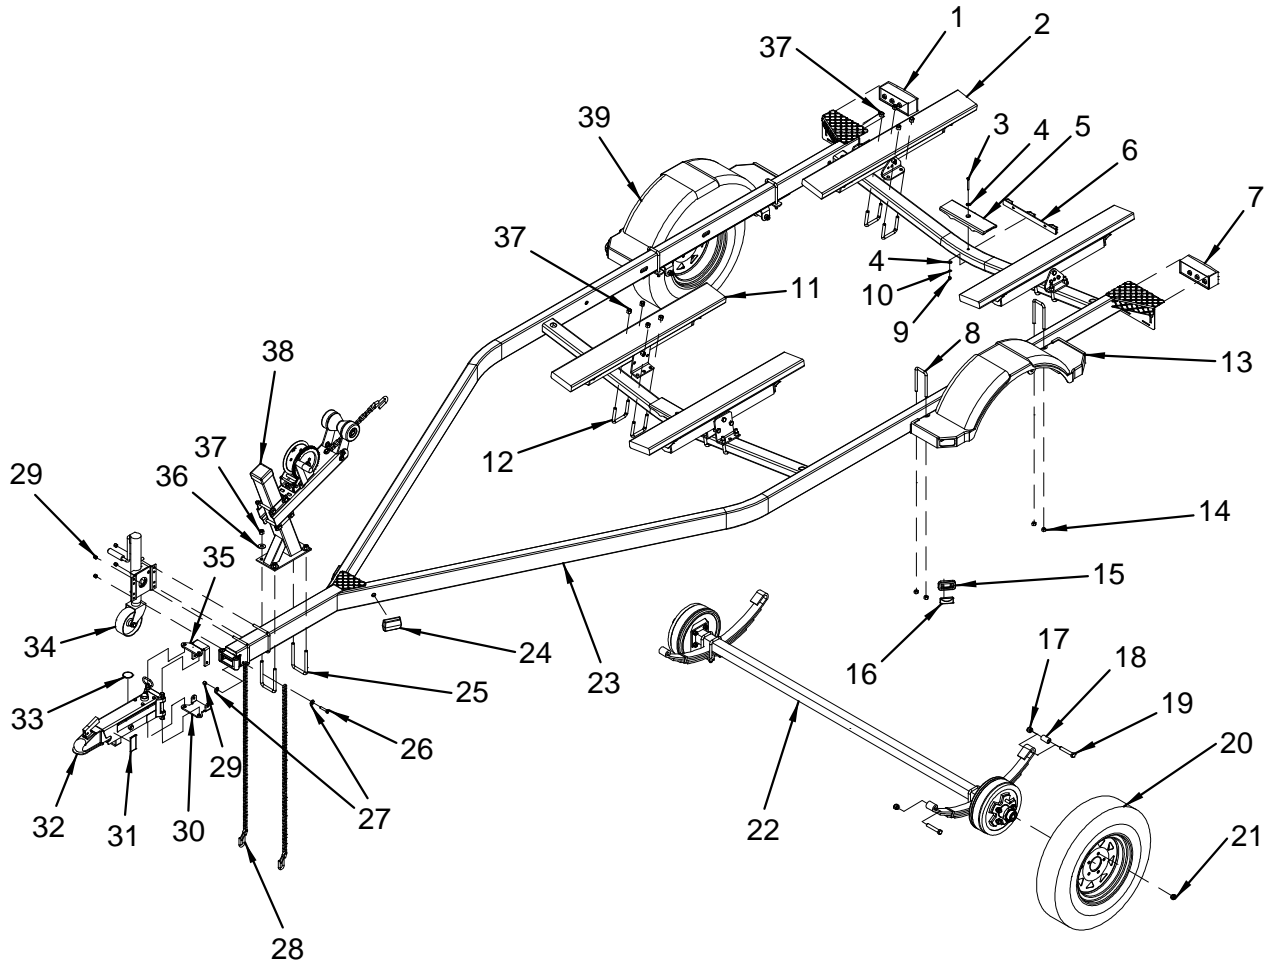

US-2800-74-SB

Complete Trailer..... Pg.1

Axles, Winches, Bunks, and Fenders.... Pg.3

SINGLE AXLE TRAILERS (WITH BRAKES)

NOTE: THERE MAY BE MORE THAN ONE VERSION OF THE REPLACEMENT PARTS AND/OR ASSEMBLIES FOR YOUR TRAILER

NOT SHOWN

1768576 TRAILER, LOCK WASHER 1/4" EXT TOOTH
1768587 TRAILER, U-BOLT 3/8-16X 4 1/16"X 4"
1781098 TRAILER, WIRE HARNESS 20' W/20' GRND/PLUGS
1782097 TRAILER, BRAKE LINE, PLASTIC 212
1767940 TRAILER, PLUG 9.5" PIGTAIL 2-WAY W/1/4" RING
Without plugs. May need alternate part. Check your trailer

1781577 TRAILER, HARNESS WIRE 9'5" PIGTAIL W/PLUG
With plugs. May need alternate part. Check your trailer

SINGLE AXLE TRAILER PARTS (WITH BRAKES)

NOTE: THERE MAY BE MORE THAN ONE VERSION OF THE REPLACEMENT PARTS AND/OR ASSEMBLIES FOR YOUR TRAILER