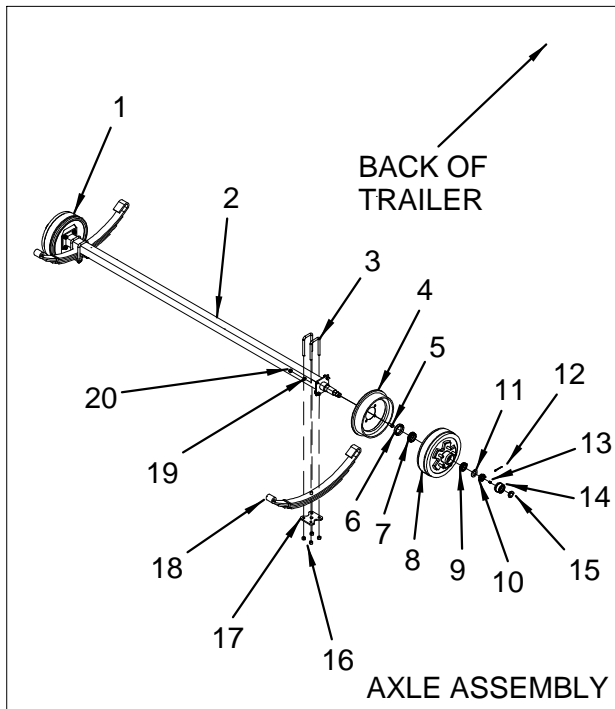

SINGLE AXLE TRAILER PARTS (WITH BRAKES)