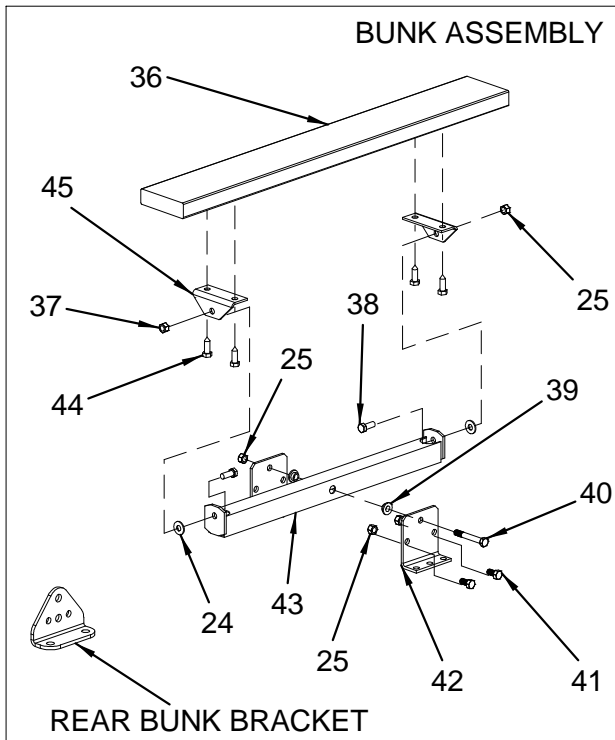

NOT SHOWN

1768576 TRAILER, LOCK WASHER 1/4" EXT TOOTH
1768587 TRAILER, U-BOLT 3/8-16X 4 1/16"X 4"
1781098 TRAILER, WIRE HARNESS 20' W/20' GRND/PLUGS
1782097 TRAILER, BRAKE LINE, PLASTIC 212
1767940 TRAILER, PLUG 9.5" PIGTAIL 2-WAY W/1/4" RING
Without plugs. May need alternate part. Check your trailer

1781577 TRAILER, HARNESS WIRE 9'5" PIGTAIL W/PLUG
With plugs. May need alternate part. Check your trailer

SINGLE AXLE TRAILER PARTS (WITH BRAKES)

NOTE: THERE MAY BE MORE THAN ONE VERSION OF THE REPLACEMENT PARTS AND/OR ASSEMBLIES FOR YOUR TRAILER