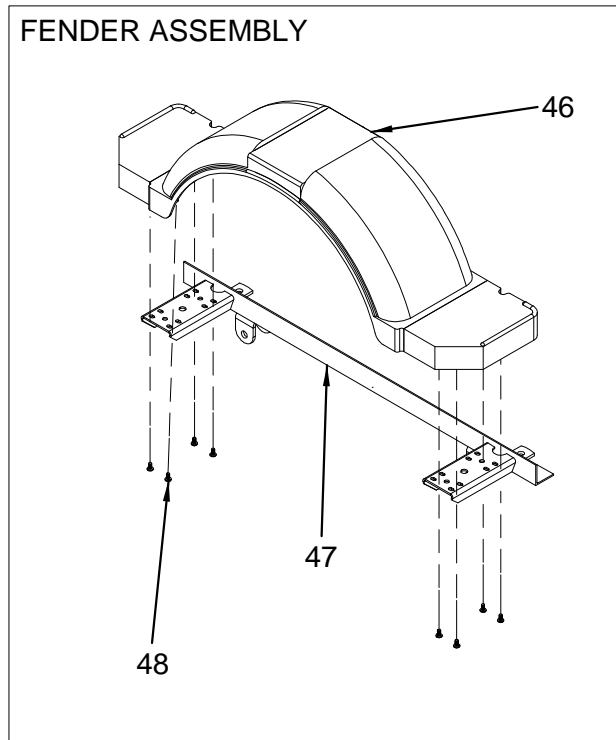

NOT SHOWN

1768576 TRAILER, LOCK WASHER 1/4" EXT TOOTH
1768587 TRAILER, U-BOLT 3/8-16X 4 1/16"X 4"
1781098 TRAILER, WIRE HARNESS 20' W/20' GRND/PLUGS
1782097 TRAILER, BRAKE LINE, PLASTIC 212
1767940 TRAILER, PLUG 9.5" PIGTAIL 2-WAY W/1/4" RING
Without plugs. May need alternate part. Check your trailer

1781577 TRAILER, HARNESS WIRE 9'5" PIGTAIL W/PLUG
With plugs. May need alternate part. Check your trailer

SINGLE AXLE TRAILER PARTS (WITH BRAKES)

NOTE: THERE MAY BE MORE THAN ONE VERSION OF THE REPLACEMENT PARTS AND/OR ASSEMBLIES FOR YOUR TRAILER