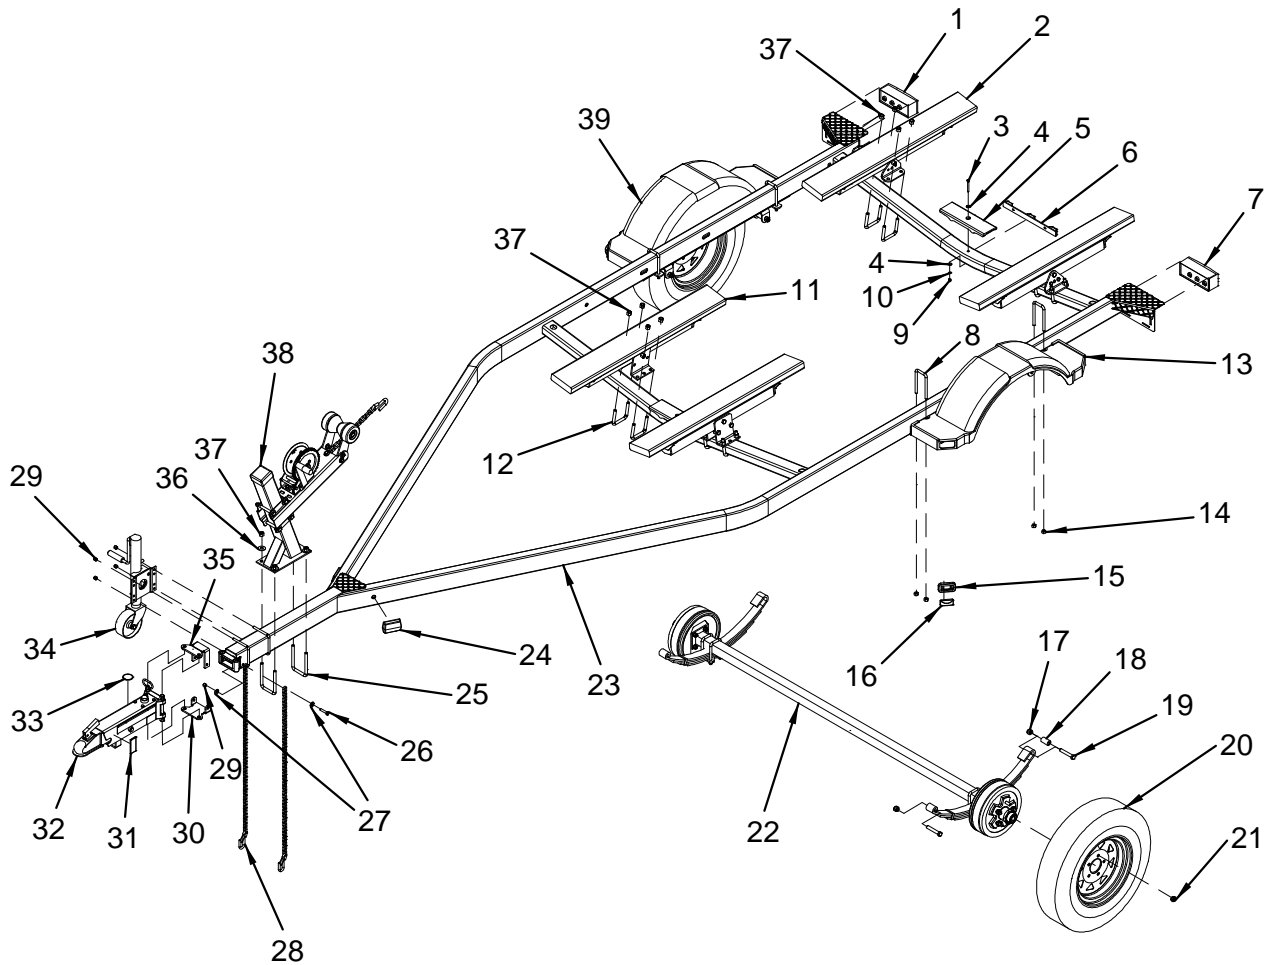

US-2800-74-SB

Complete Trailer..... Pg.1

Axles, Winches, Bunks, and Fenders.... Pg.3

SINGLE AXLE TRAILERS (WITH BRAKES)

NOTE: THERE MAY BE MORE THAN ONE VERSION OF THE REPLACEMENT PARTS AND/OR ASSEMBLIES FOR YOUR TRAILER

NOT SHOWN (continued)

- 1781577 TRAILER, HARNESS WIRE 9'5" PIGTAIL W/PLUG
With plugs. May need alternate part. Check your trailer

NOT SHOWN

- 1768576 TRAILER, LOCK WASHER 1/4" EXT TOOTH
- 1768587 TRAILER, U-BOLT 3/8-16X 4 1/16"X 4"
- 1781098 TRAILER, WIRE HARNESS 20' W/20' GRND/PLUGS
- 1782097 TRAILER, BRAKE LINE, PLASTIC 212
- 1767940 TRAILER, PLUG 9.5" PIGTAIL 2-WAY W/1/4" RING
Without plugs. May need alternate part. Check your trailer