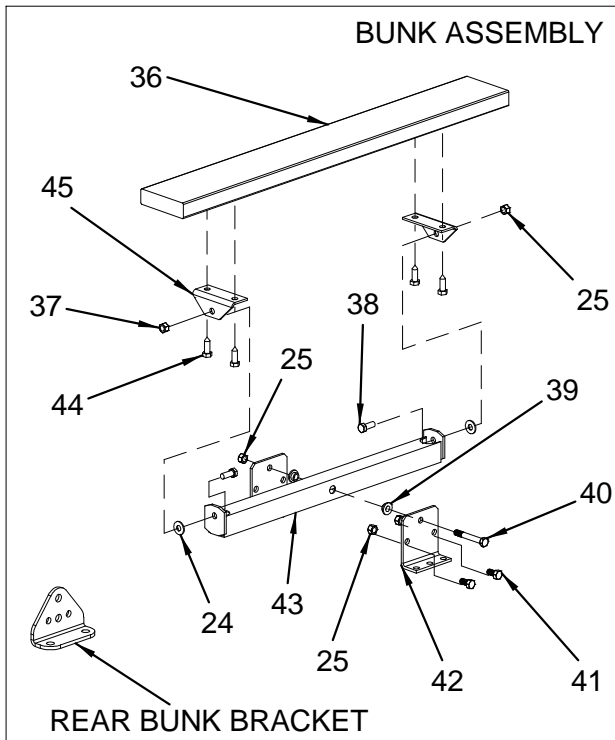

NOTE: THERE MAY BE MORE THAN ONE VERSION OF THE REPLACEMENT PARTS AND/OR ASSEMBLIES FOR YOUR TRAILER