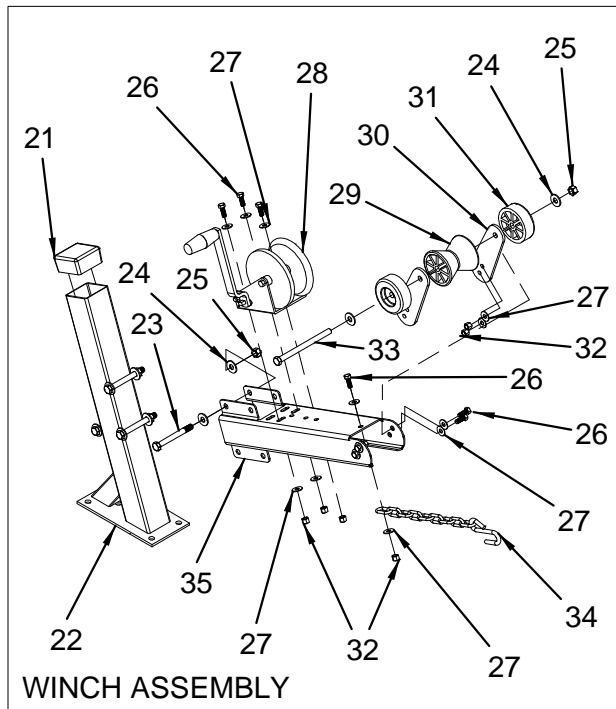

SINGLE AXLE TRAILER PARTS (WITH BRAKES)