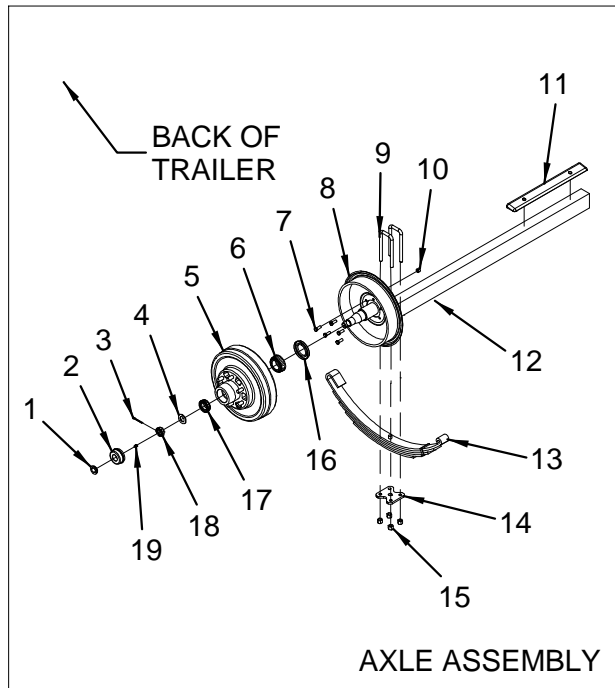

SINGLE AXLE TRAILER PARTS (WITH BRAKES)