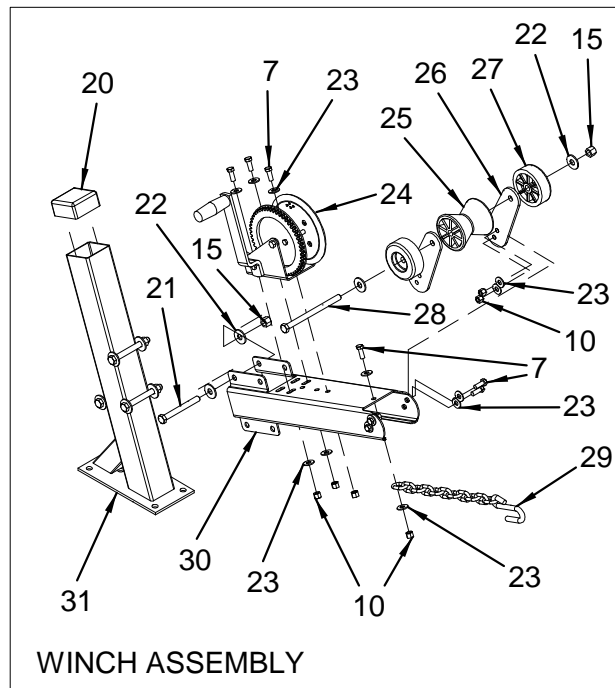

SINGLE AXLE TRAILER PARTS (WITH BRAKES)