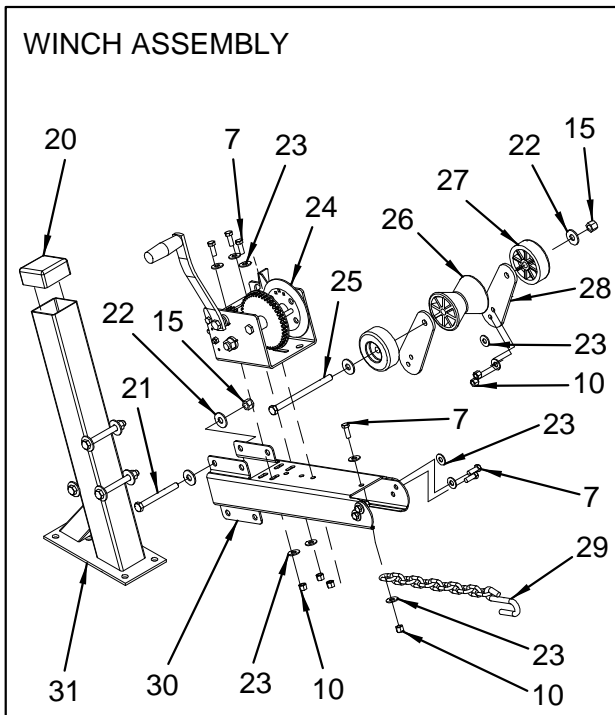

SINGLE AXLE TRAILER PARTS (WITH BRAKES)