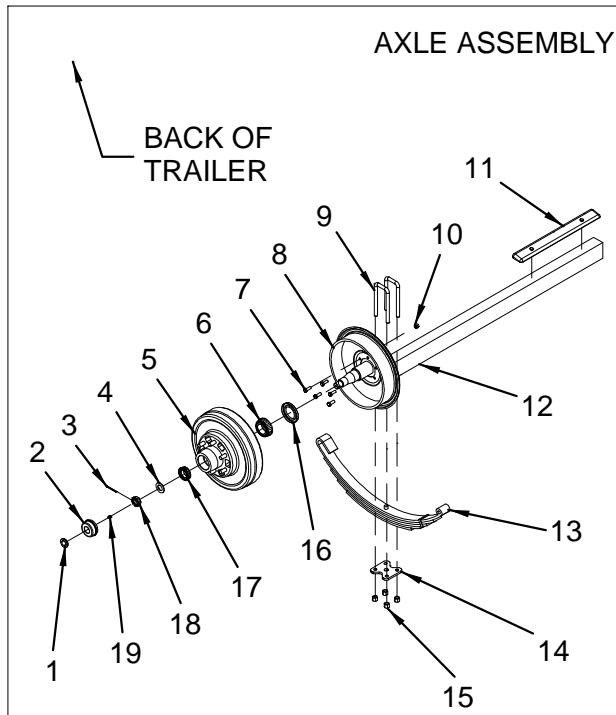

SINGLE AXLE TRAILER PARTS (WITH BRAKES)