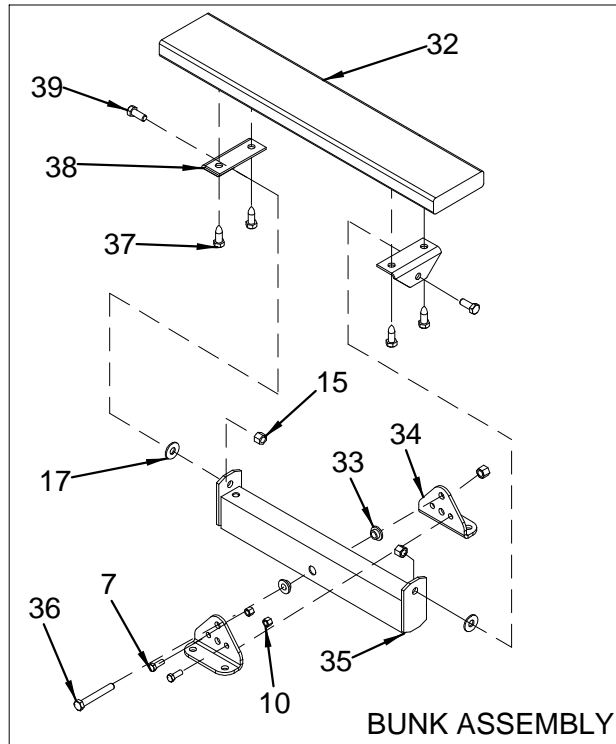

NOTE: THERE MAY BE MORE THAN ONE VERSION OF THE REPLACEMENT PARTS AND/OR ASSEMBLIES FOR YOUR TRAILER