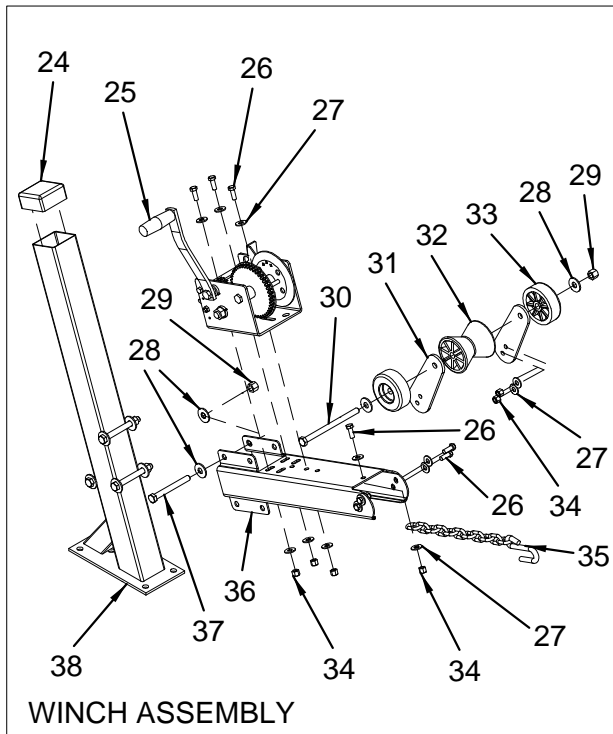

TANDEM AXLE TRAILER PARTS