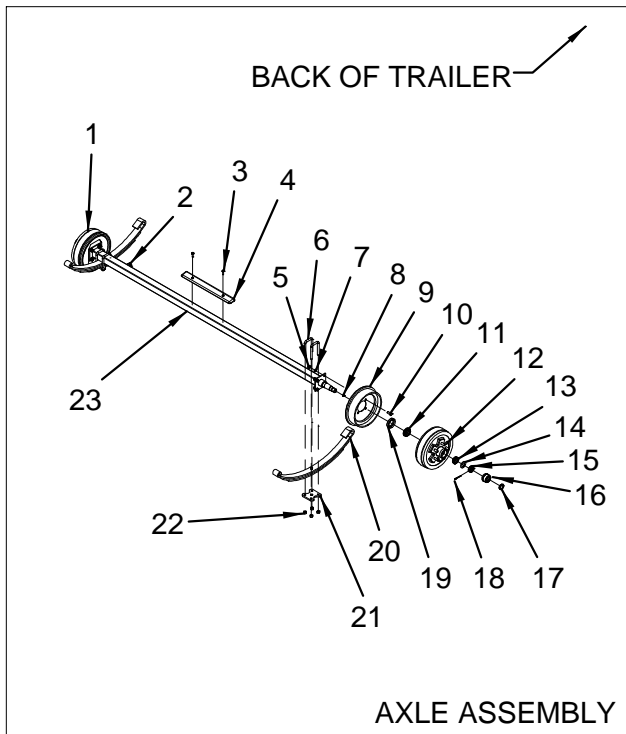

TANDEM AXLE TRAILER PARTS