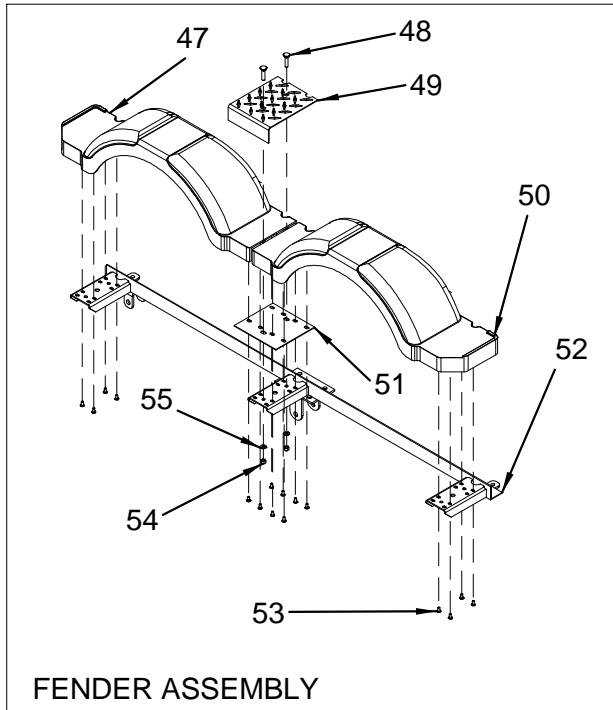

NOTE: THERE MAY BE MORE THAN ONE VERSION OF THE REPLACEMENT PARTS AND/OR ASSEMBLIES FOR YOUR TRAILER