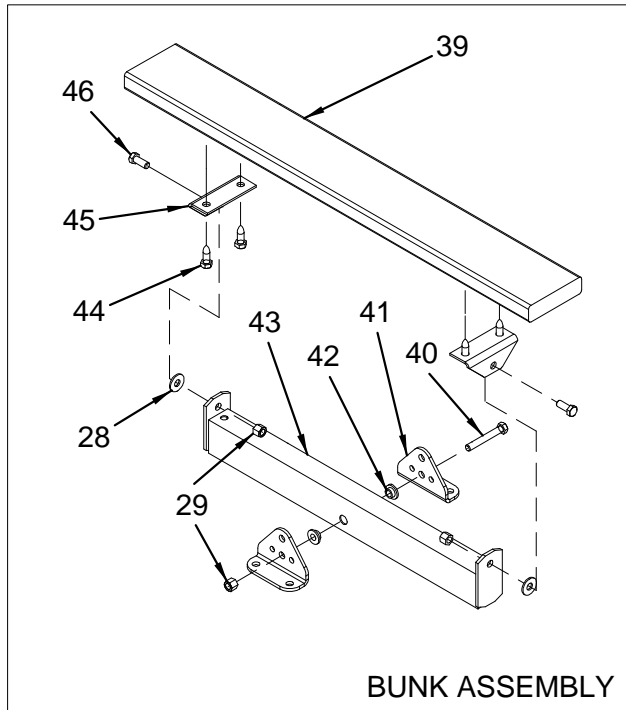

NOTE: THERE MAY BE MORE THAN ONE VERSION OF THE REPLACEMENT PARTS AND/OR ASSEMBLIES FOR YOUR TRAILER