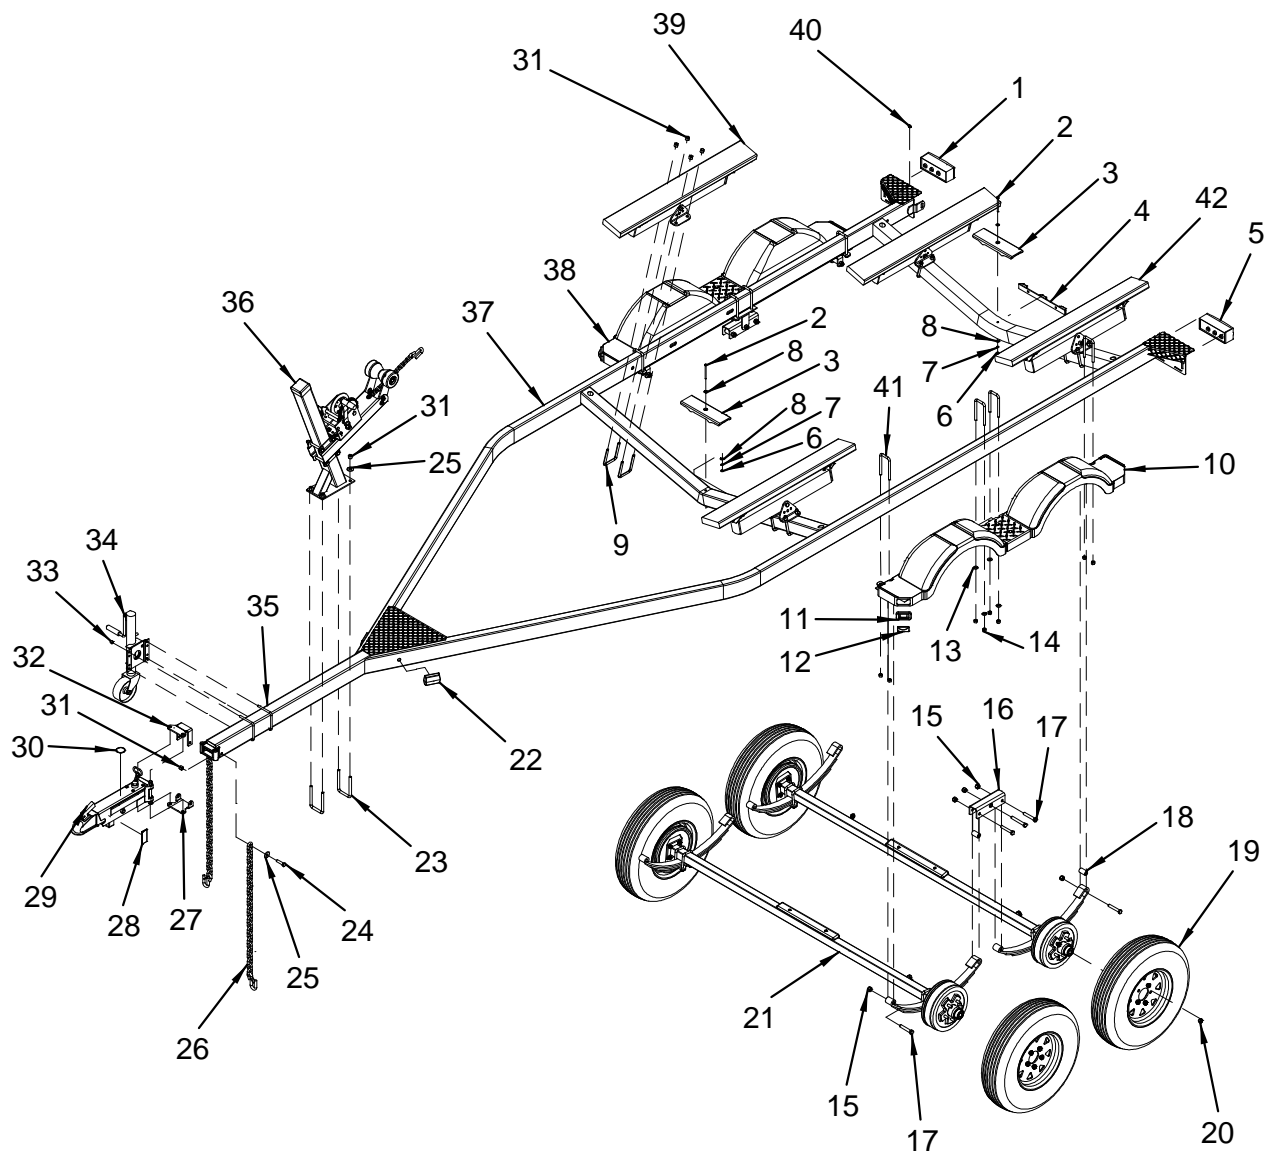

UST-5000-78-TB

Complete Trailer..... Pg.1

Axles, Winches, Bunks, and Fenders.... Pg.3

TANDEM AXLE TRAILERS

NOTE: THERE MAY BE MORE THAN ONE VERSION OF THE REPLACEMENT PARTS AND/OR ASSEMBLIES FOR YOUR TRAILER

TANDEM AXLE TRAILERS

1750586 TRAILER, 5000-78-TB-ST GALV MY04
Galvanized

1750587 TRAILER, 5000-78-TB-ST ARCW MY04
Arctic White

1 1767938 TRAILER, TAIL LIGHT RH 8-WAY SUB
Without plugs. May need alternate part. Please check your trailer.