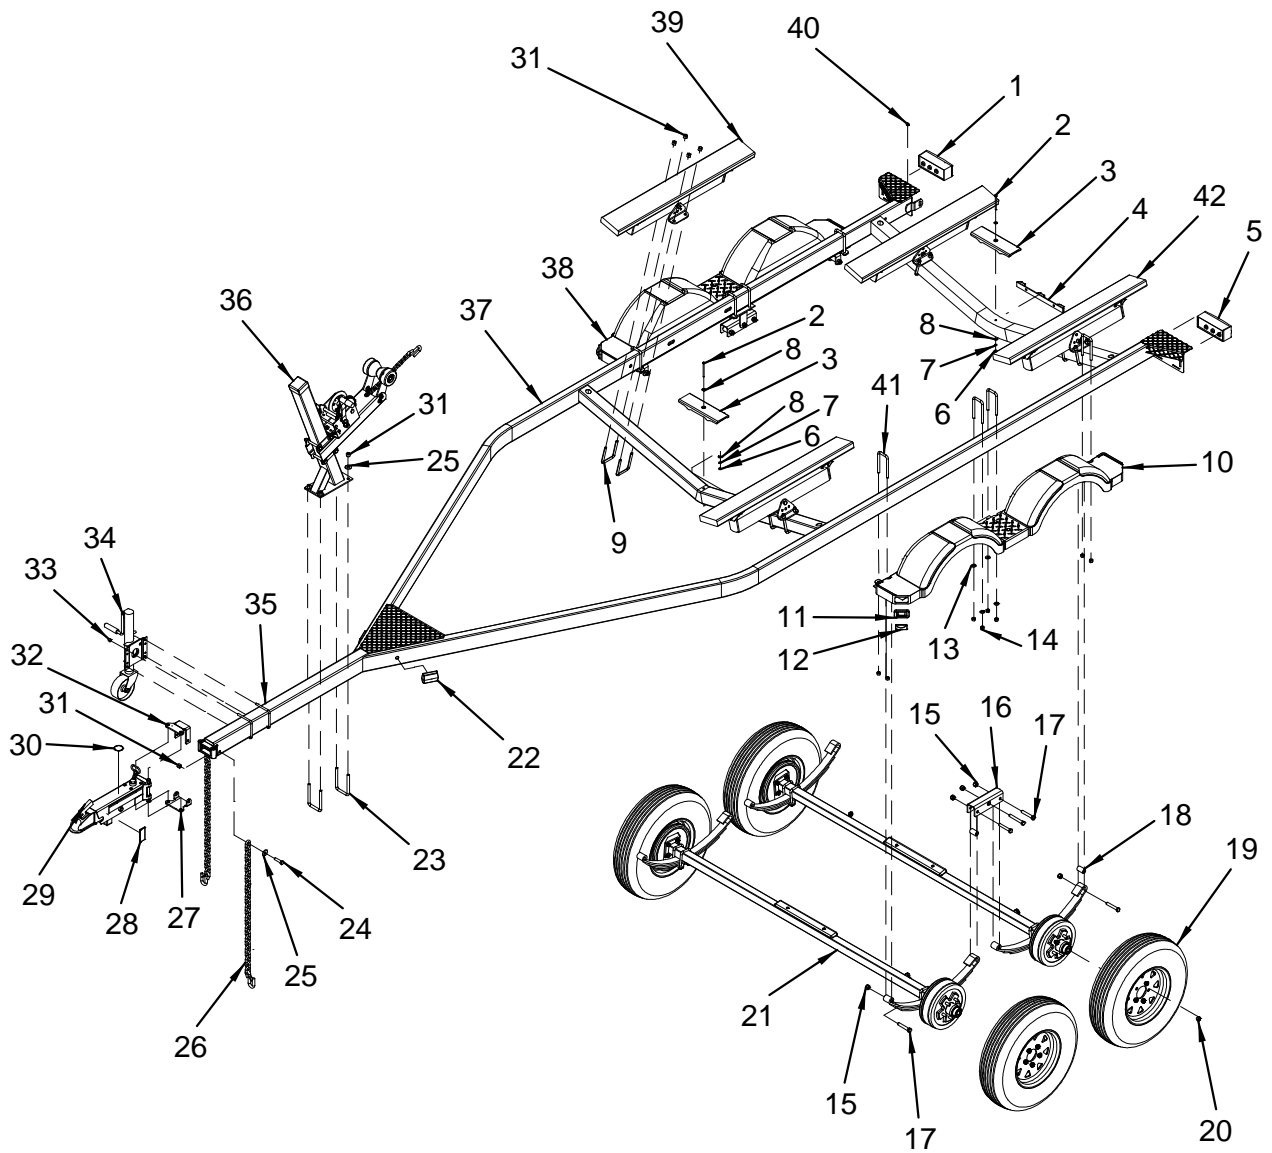

UST-5000-78-TB

Complete Trailer..... Pg.1

Axles, Winches, Bunks, and Fenders.... Pg.3

TANDEM AXLE TRAILERS

NOTE: THERE MAY BE MORE THAN ONE VERSION OF THE REPLACEMENT PARTS AND/OR ASSEMBLIES FOR YOUR TRAILER

TANDEM AXLE TRAILERS

1750586 TRAILER, 5000-78-TB-ST GALV MY04
Galvanized

1750587 TRAILER, 5000-78-TB-ST ARCW MY04
Arctic White

1 1767938 TRAILER, TAIL LIGHT RH 8-WAY SUB
Without plugs. May need alternate part. Please check your trailer.