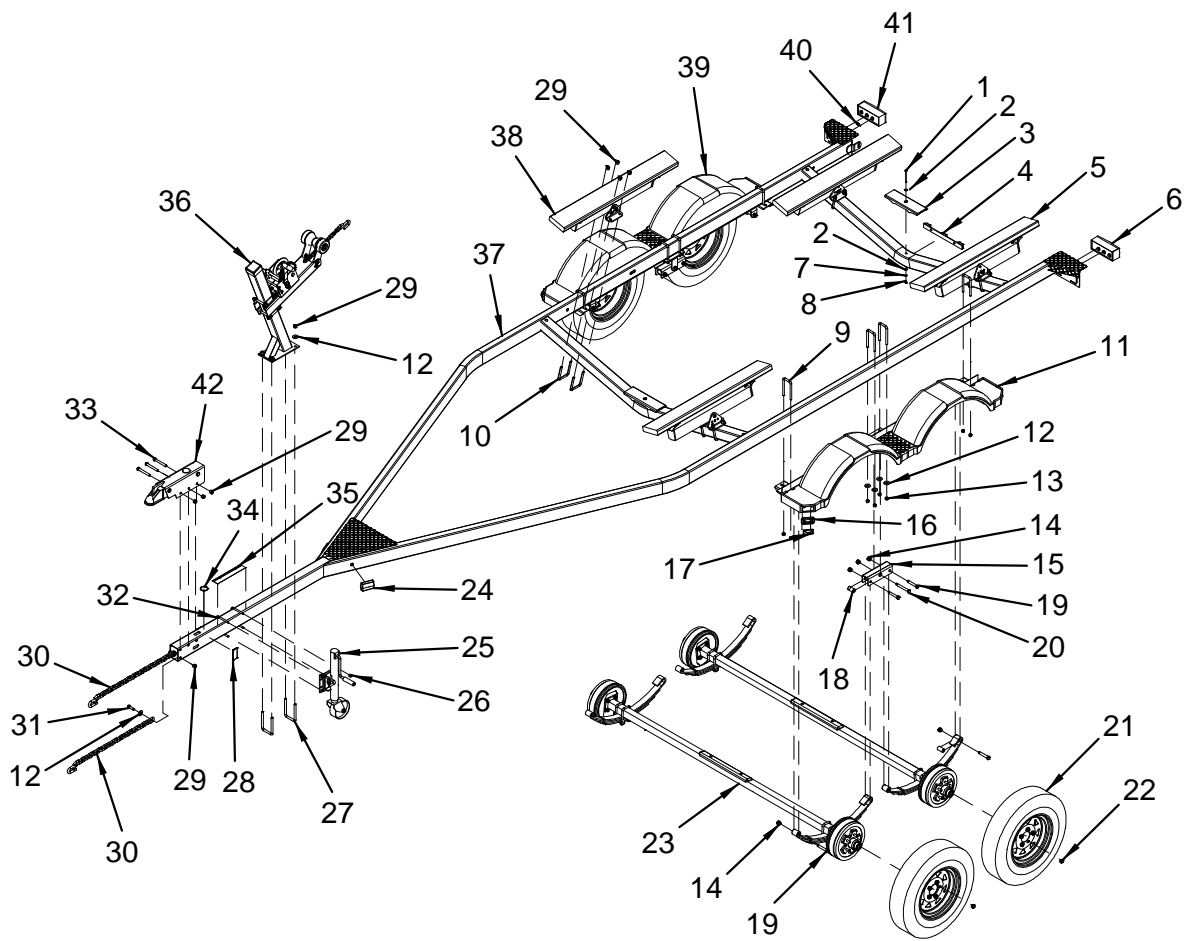

TANDEM AXLE TRAILERS

NOTE: THERE MAY BE MORE THAN ONE VERSION OF THE REPLACEMENT PARTS AND/OR ASSEMBLIES FOR YOUR TRAILER