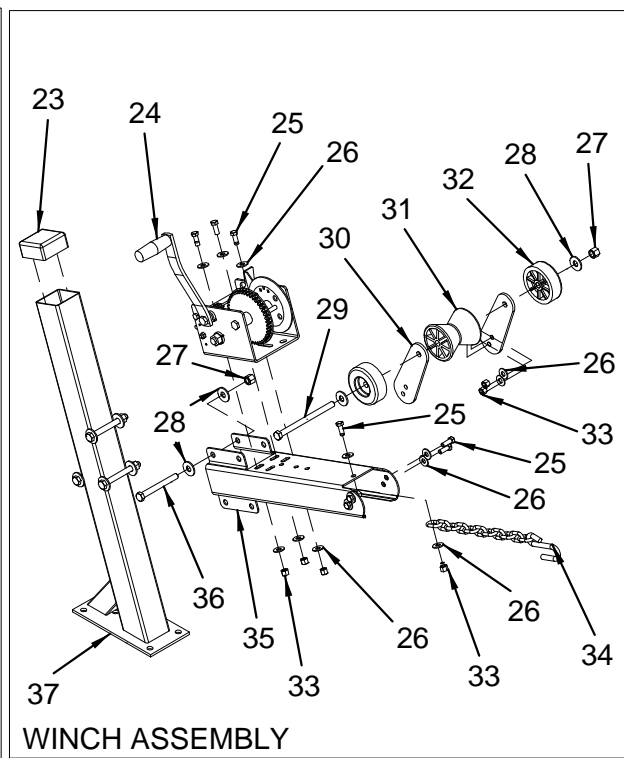

TANDEM AXLE TRAILER PARTS