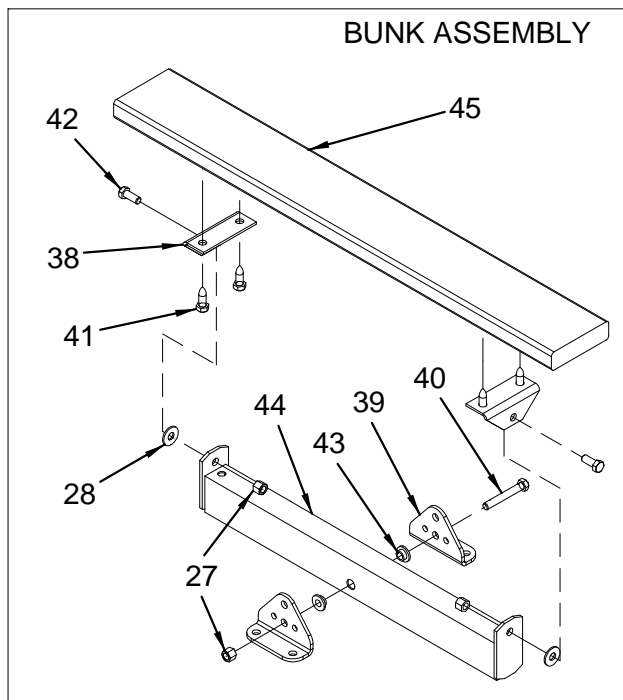

NOTE: THERE MAY BE MORE THAN ONE VERSION OF THE REPLACEMENT PARTS AND/OR ASSEMBLIES FOR YOUR TRAILER