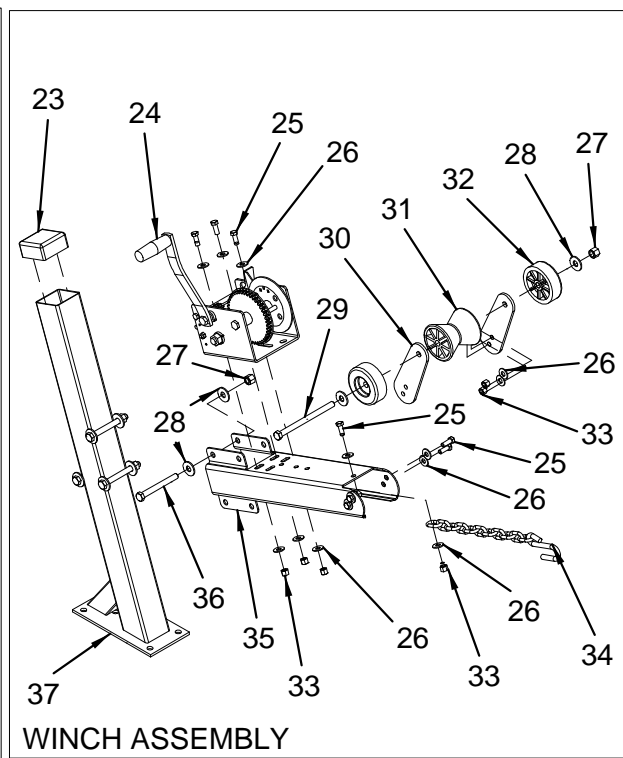

TANDEM AXLE TRAILER PARTS