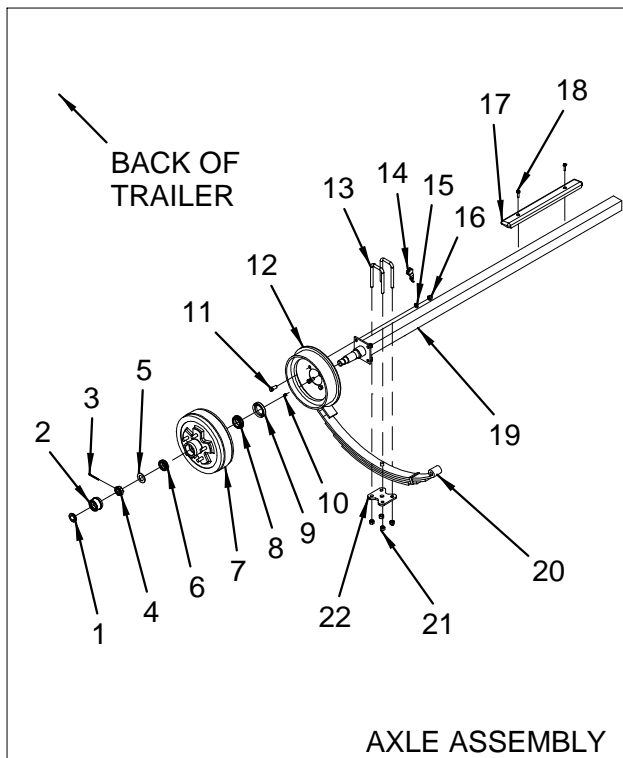

TANDEM AXLE TRAILER PARTS