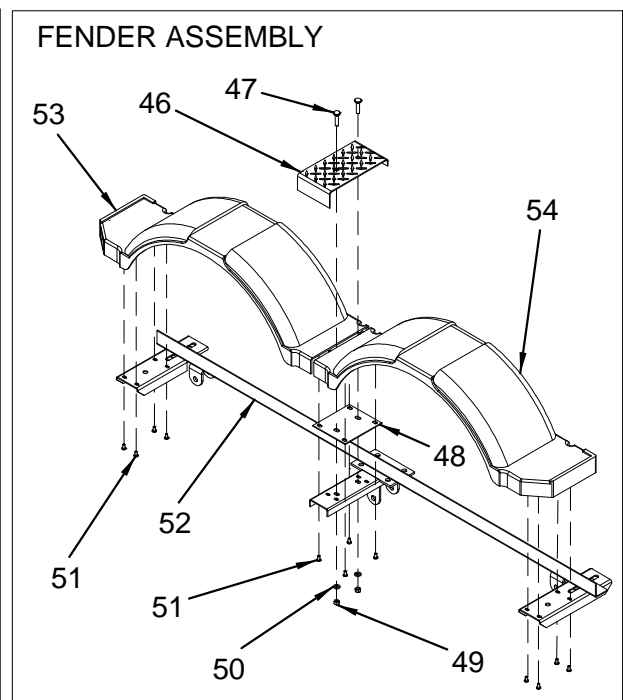

NOTE: THERE MAY BE MORE THAN ONE VERSION OF THE REPLACEMENT PARTS AND/OR ASSEMBLIES FOR YOUR TRAILER