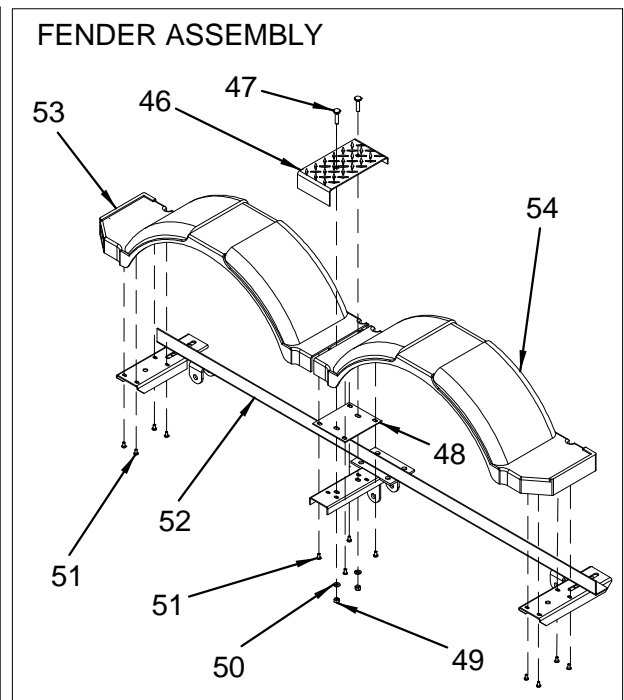

NOTE: THERE MAY BE MORE THAN ONE VERSION OF THE REPLACEMENT PARTS AND/OR ASSEMBLIES FOR YOUR TRAILER