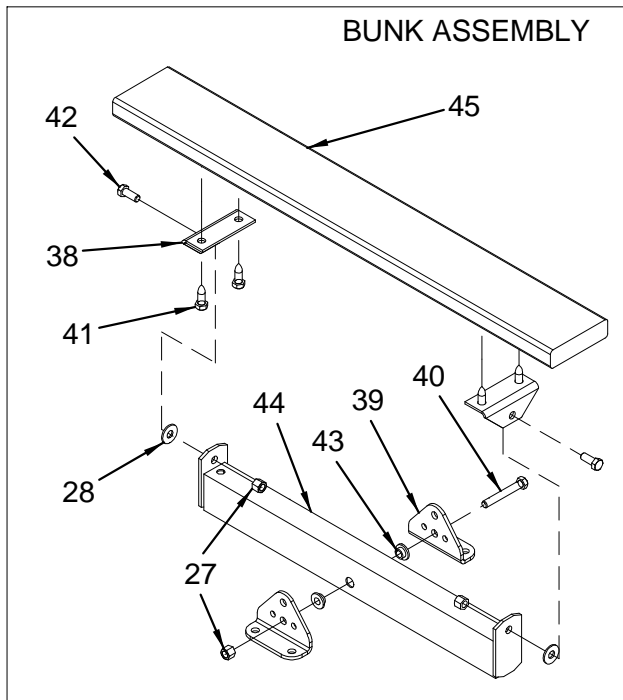

NOTE: THERE MAY BE MORE THAN ONE VERSION OF THE REPLACEMENT PARTS AND/OR ASSEMBLIES FOR YOUR TRAILER