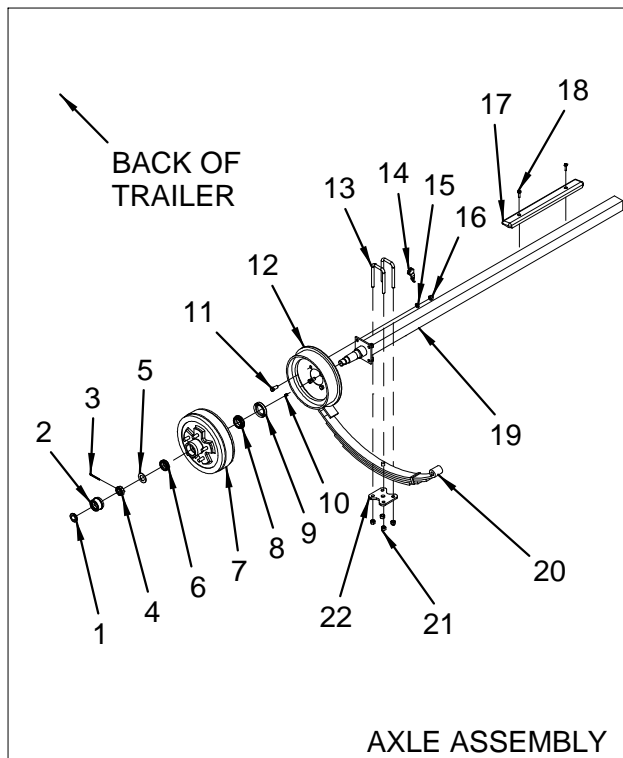

TANDEM AXLE TRAILER PARTS