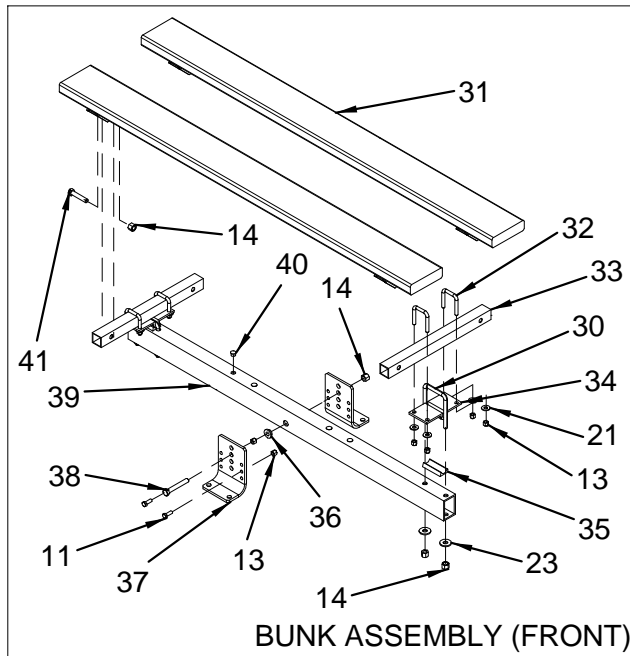

NOTE: THERE MAY BE MORE THAN ONE VERSION OF THE REPLACEMENT PARTS AND/OR ASSEMBLIES FOR YOUR TRAILER