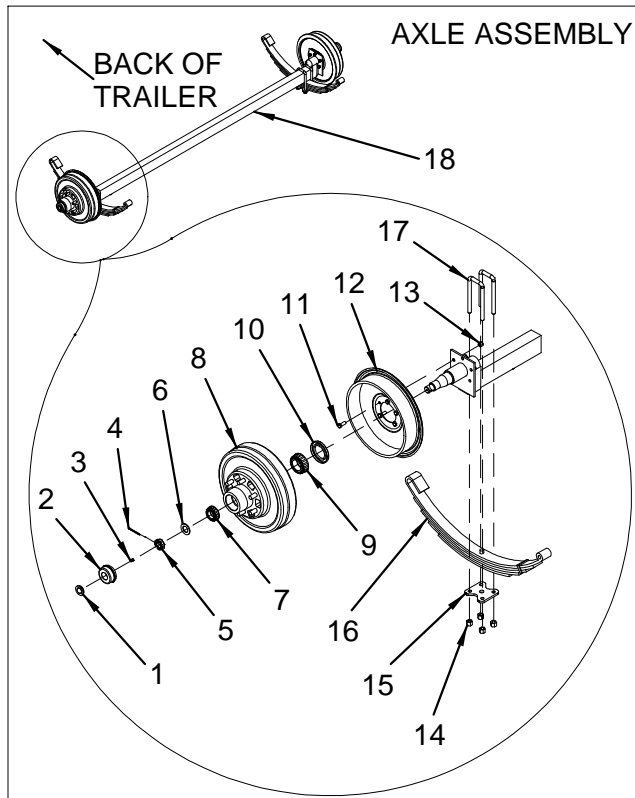

TANDEM AXLE TRAILER PARTS