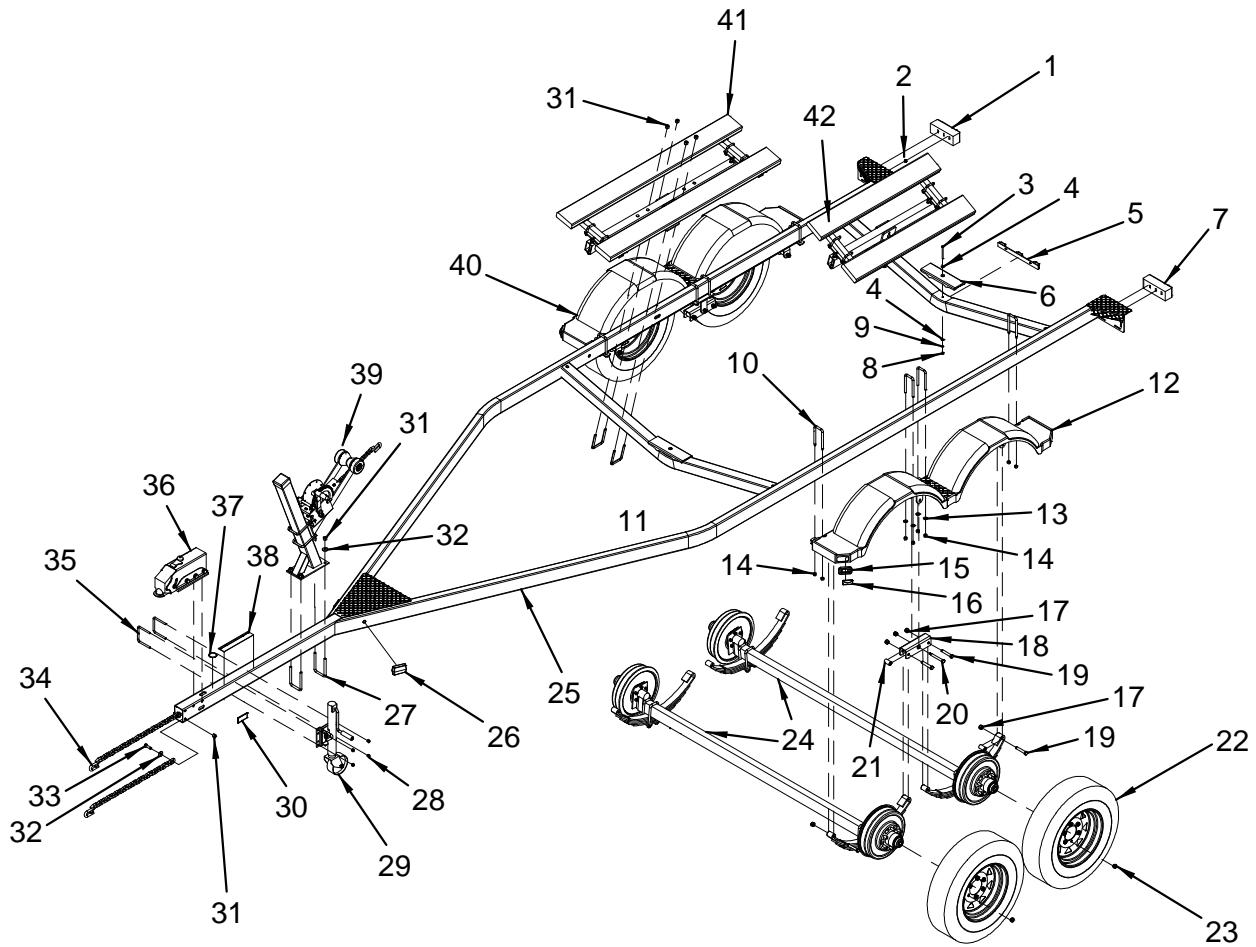

# TANDEM AXLE TRAILERS

OPTIONAL TRAILER

SEE "TANDEM AXLE TRAILER PARTS" SECTION FOR AXLE, WINCH, BUNK, FENDER ASSEMBLIES BREAKDOWN

NOTE: THERE MAY BE MORE THAN ONE VERSION OF THE REPLACEMENT PARTS AND/OR ASSEMBLIES FOR YOUR TRAILER

## NOT SHOWN

- 1767906 TRAILER, TANDEM BOAT ADAPTER TEE
- 1767916 TRAILER, BRAKE LINE PLAS 45"
- 1767917 TRAILER, BRAKE LINE PLAS 252"
- 1767946 TRAILER, PLUG 11" PIGTAIL 2-WAY W/1/4" RING  
**May or may not come with plugs.**
- 1767948 TRAILER, HARNESS WIRE 28' W/28' GROUND/PLUG
- 1781110 TRAILER, CABLE TIE