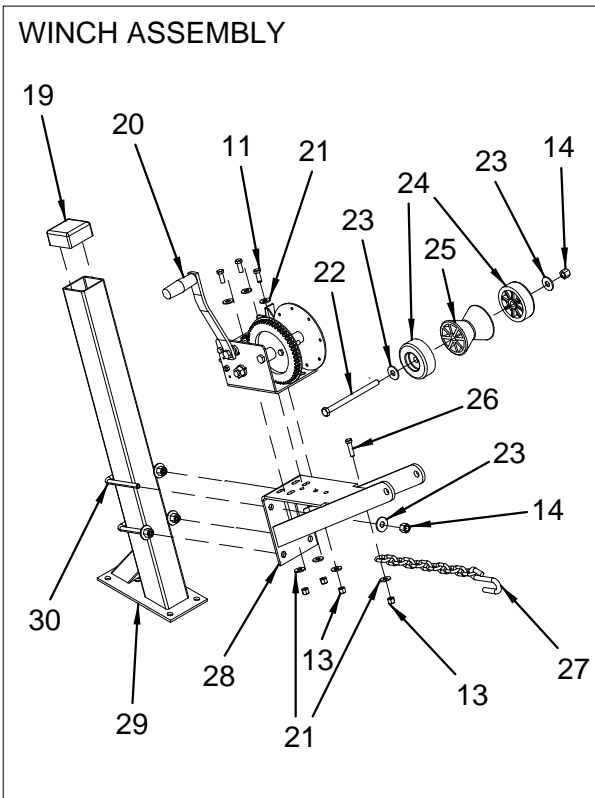

TANDEM AXLE TRAILER PARTS