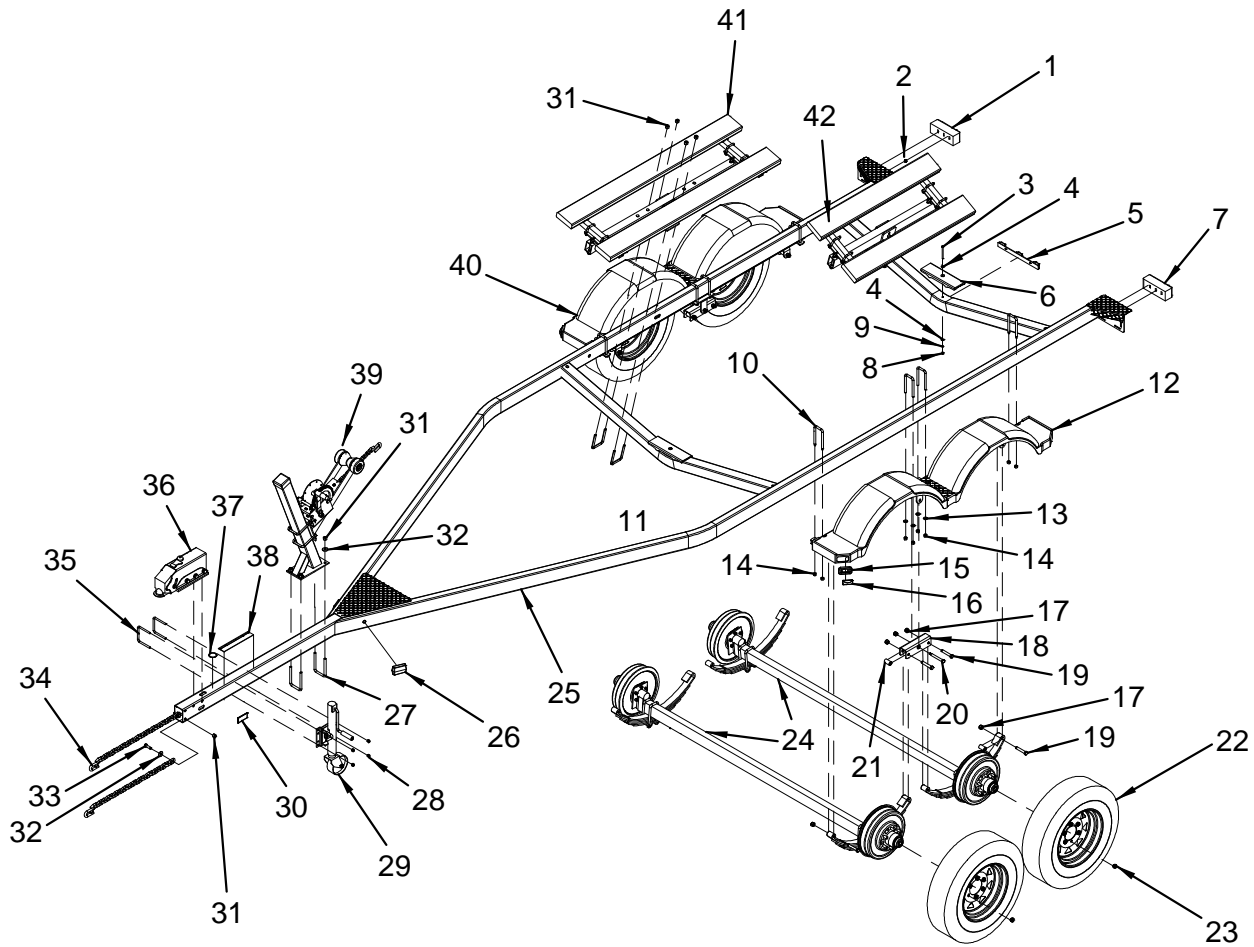

# TANDEM AXLE TRAILERS

OPTIONAL TRAILER

SEE "TANDEM AXLE TRAILER PARTS" SECTION FOR AXLE, WINCH, BUNK, FENDER ASSEMBLIES BREAKDOWN

NOTE: THERE MAY BE MORE THAN ONE VERSION OF THE REPLACEMENT PARTS AND/OR ASSEMBLIES FOR YOUR TRAILER

## NOT SHOWN

- 1767906 TRAILER, TANDEM BOAT ADAPTER TEE
- 1767916 TRAILER, BRAKE LINE PLAS 45"
- 1767917 TRAILER, BRAKE LINE PLAS 252"
- 1767946 TRAILER, PLUG 11" PIGTAIL 2-WAY W/1/4" RING  
**May or may not come with plugs.**
- 1767948 TRAILER, HARNESS WIRE 28' W/28' GROUND/PLUG
- 1781110 TRAILER, CABLE TIE