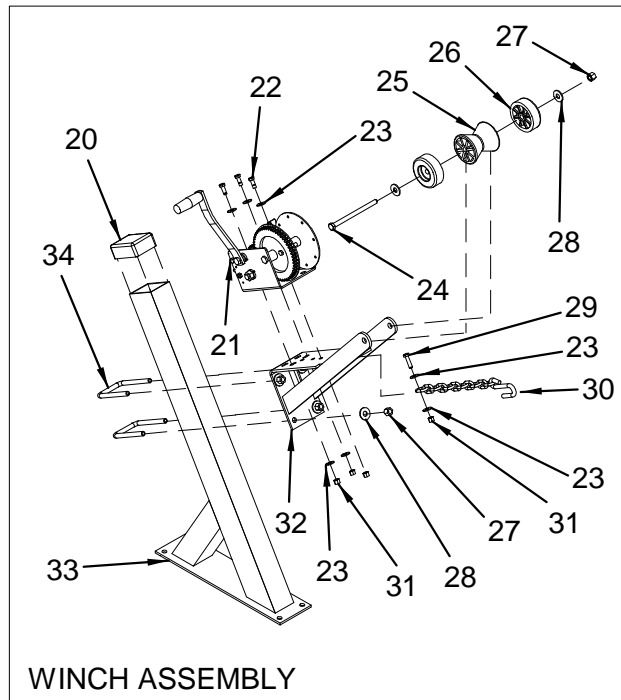

AXLE ASSEMBLY

WINCH ASSEMBLY