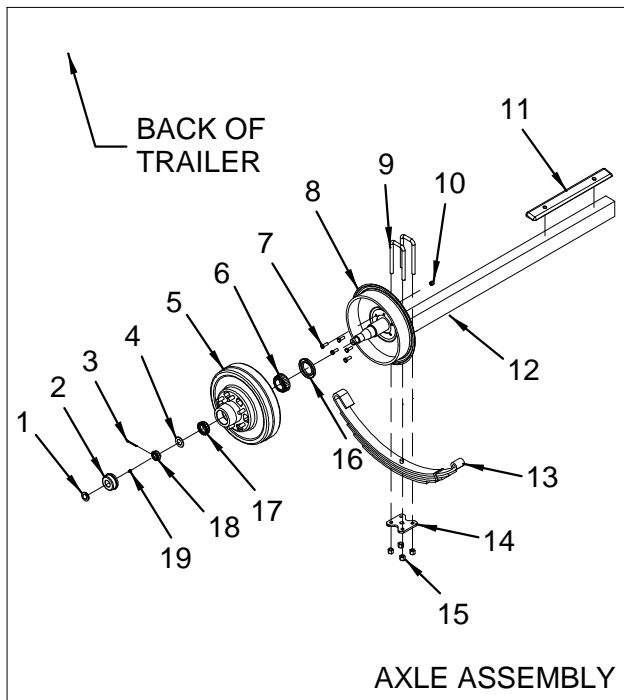

WINCH ASSEMBLY

TANDEM AXLE TRAILER PARTS

AXLE ASSEMBLY