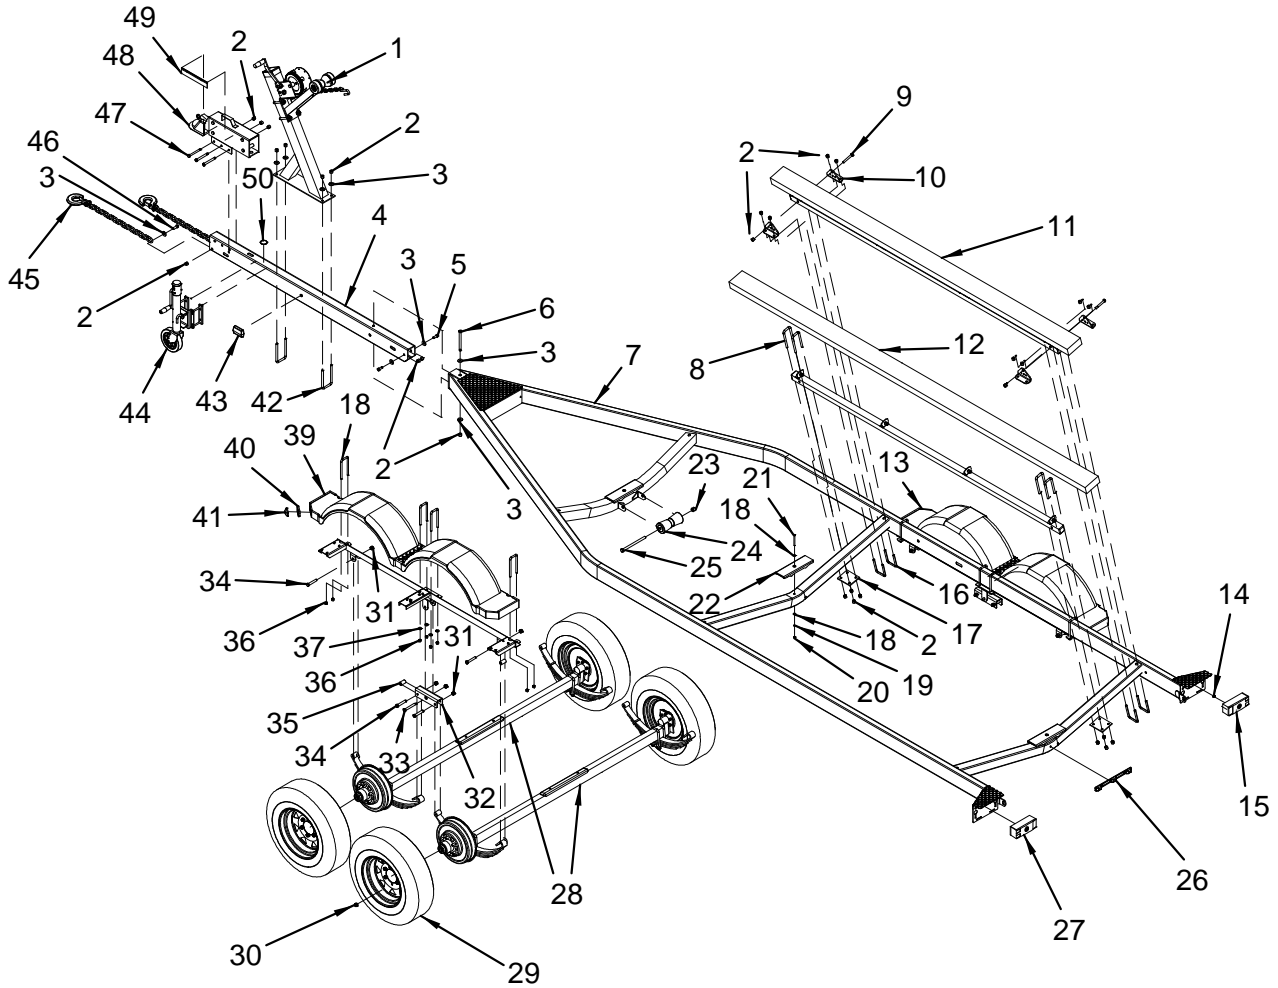

TANDEM AXLE TRAILERS

OPTIONAL TRAILER

SEE "TANDEM AXLE TRAILER PARTS" SECTION FOR AXLE, WINCH, BUNK, FENDER ASSEMBLIES BREAKDOWN

NOTE: THERE MAY BE MORE THAN ONE VERSION OF THE REPLACEMENT PARTS AND/OR ASSEMBLIES FOR YOUR TRAILER